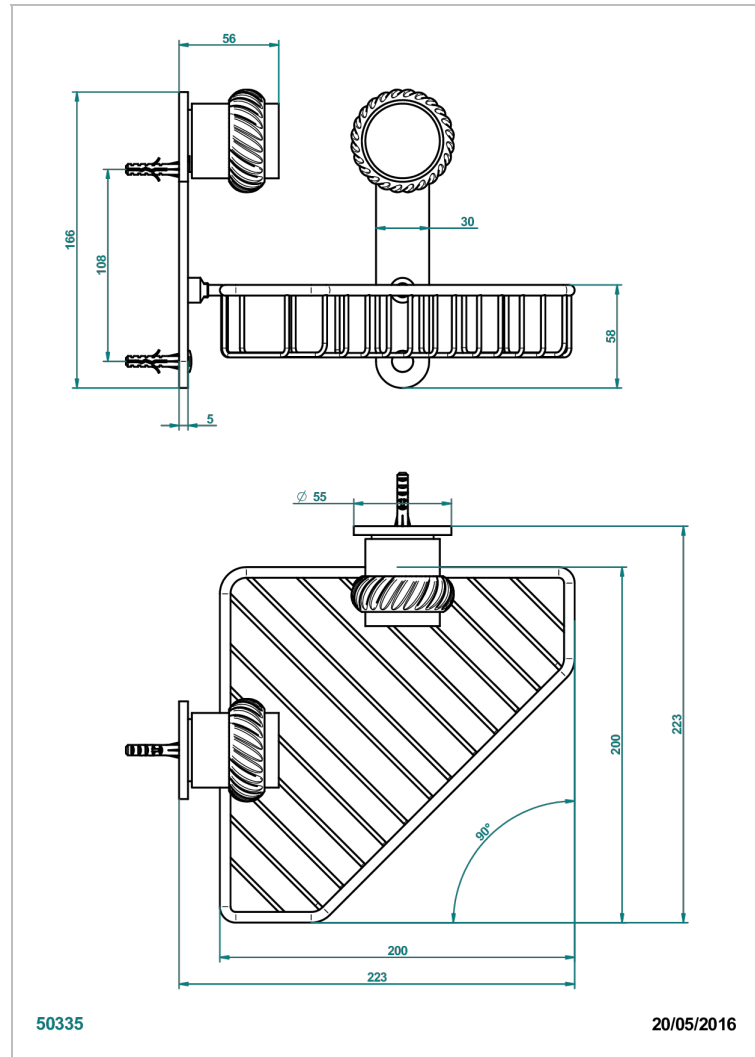

DIPLOMATE ROPED RINGS

U4C-3623

Large corner soap basket, wall mounted

50335

20/05/2016

CHARACTERISTIC

- Diplomate Roped rings
- Large corner soap basket, wall mounted

AVAILABLE FINITIONS