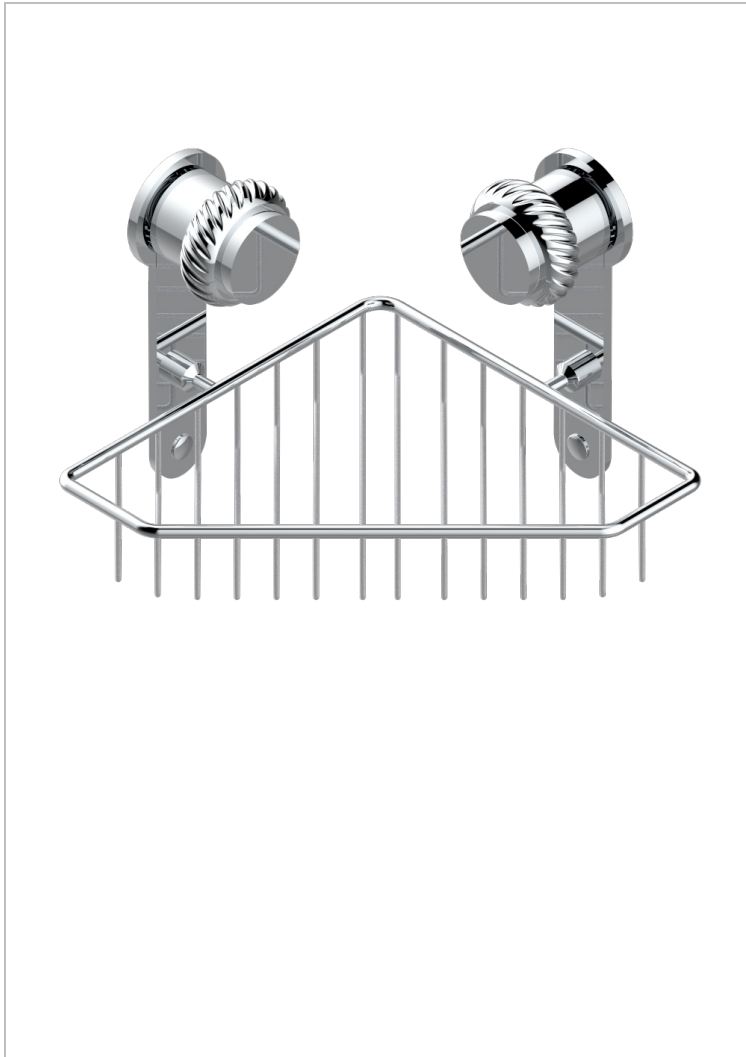

DIPLOMATE ROPED RINGS

U4C-3623

Large corner soap basket, wall mounted

50335

20/05/2016

CHARACTERISTIC

- Diplomate Roped rings
- Large corner soap basket, wall mounted

AVAILABLE FINITIONS

Black ceram - D30
Blush PVD - H62
Brass color PVD - H49
Brown bronze color PVD - F33
Chrome polished - A02
Chrome polished / gold polished - G02

Copper antique matt, coated - H07
Gold color PVD - H52
Gold mat - F07
Gold polished - F01
Graphite PVD - H64
Light coated bronze - D01