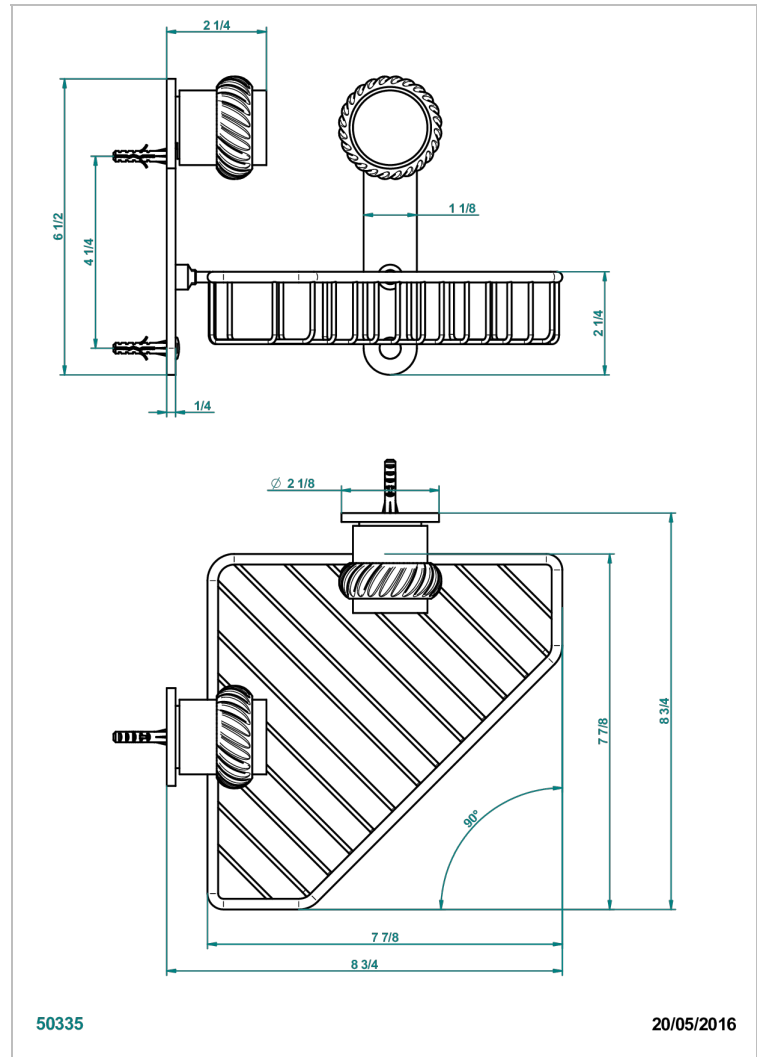

DIPLOMATE ROPED RINGS

U4C-3623

Large corner soap basket, wall mounted

50335

20/05/2016

CHARACTERISTIC

- Diplomate Roped rings
- Large corner soap basket, wall mounted

AVAILABLE FINITIONS