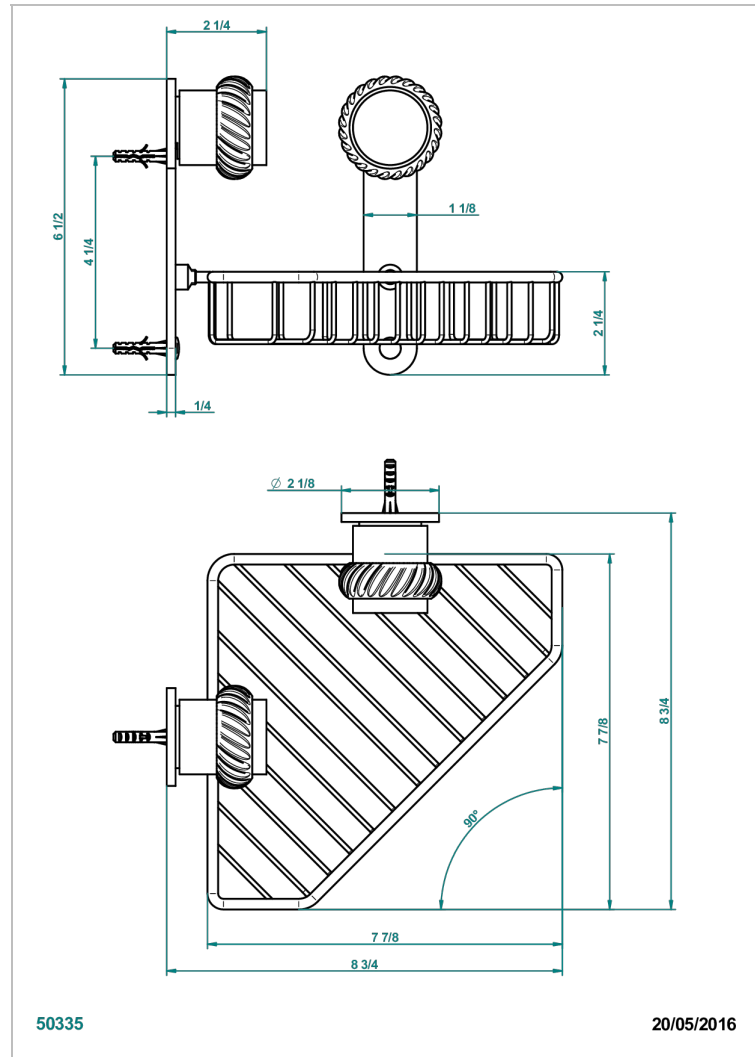

DIPLOMATE ROPED RINGS

U4C-3623

Corner soap dish with flanges, 200 x 200 mm

50335

20/05/2016

CHARACTERISTIC

- Diplomate Roped rings
- Corner soap dish with flanges, 200 x 200 mm

AVAILABLE FINITIONS