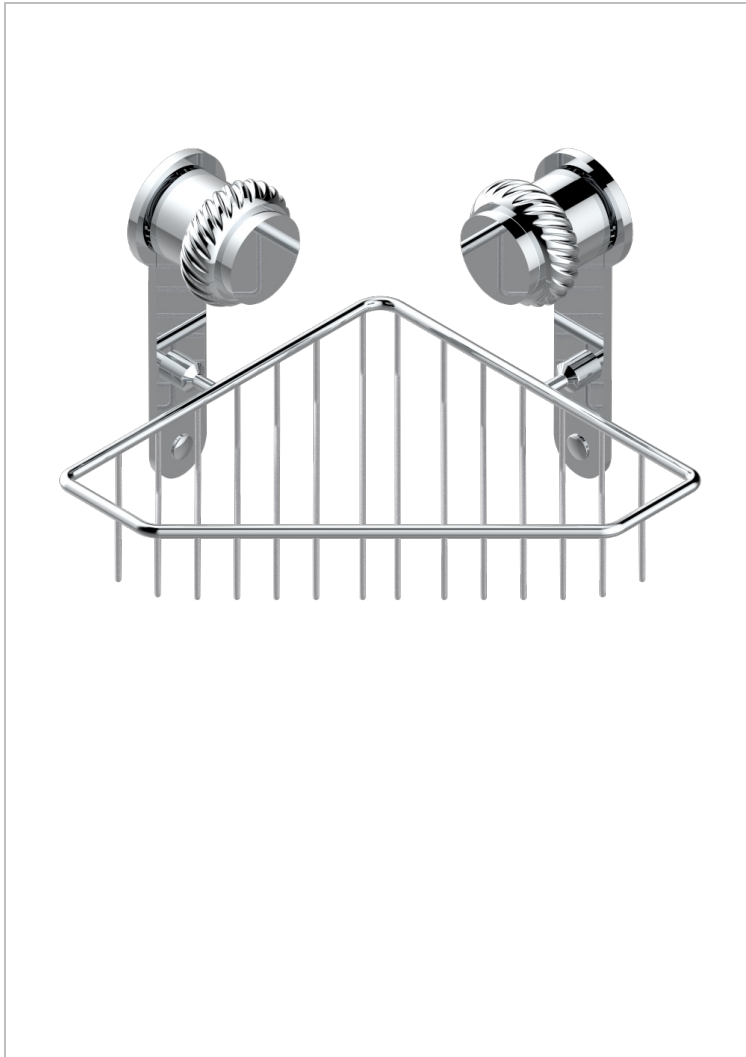

DIPLOMATE ROPED RINGS

U4C-3623

Corner soap dish with flanges, 200 x 200 mm

50335

20/05/2016

CHARACTERISTIC

- Diplomate Roped rings
- Corner soap dish with flanges, 200 x 200 mm

AVAILABLE FINITIONS

Antique nickel - H28
Black ceram - D30
Blush PVD - H62
Brass color PVD - H49
Brown bronze color PVD - F33
Gold color PVD - H52

Graphite PVD - H64
Lacquered light bronze - D01
Matt Umber PVD - H67
Matt blush PVD - H60
Matt brass color PVD - H50
Matt brown bronze color PVD - F34