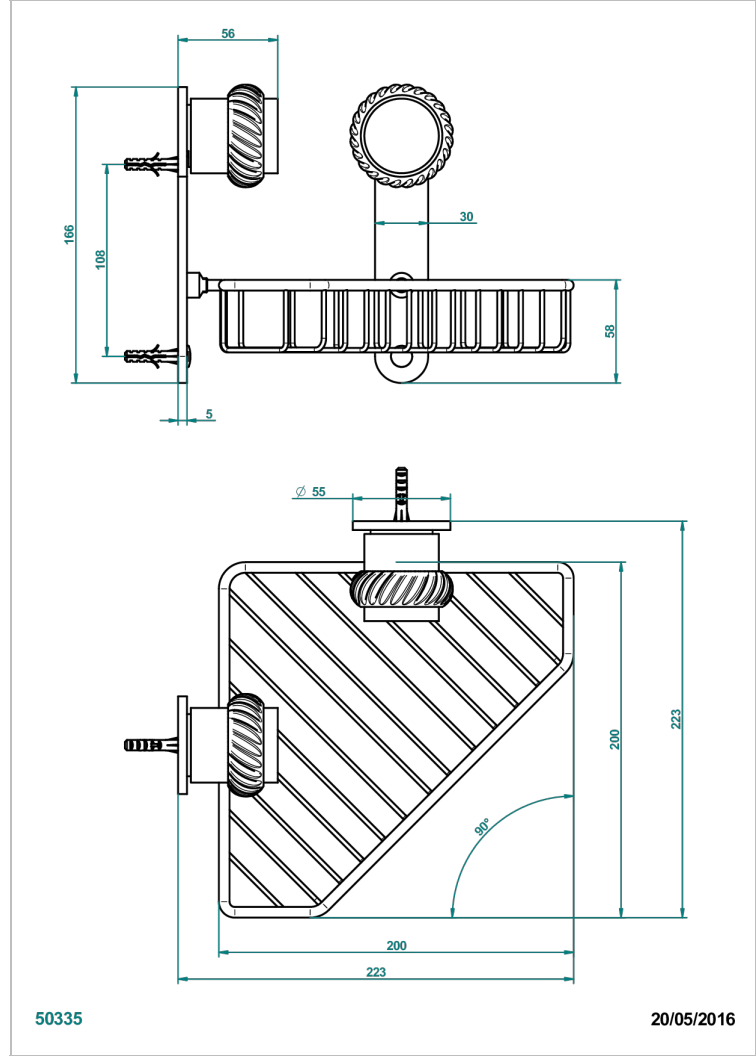

DIPLOMATE ROPED RINGS

U4C-3623

Corner soap dish with flanges, 200 x 200 mm

50335

20/05/2016

CHARACTERISTIC

- Diplomate Roped rings
- Corner soap dish with flanges, 200 x 200 mm

AVAILABLE FINITIONS