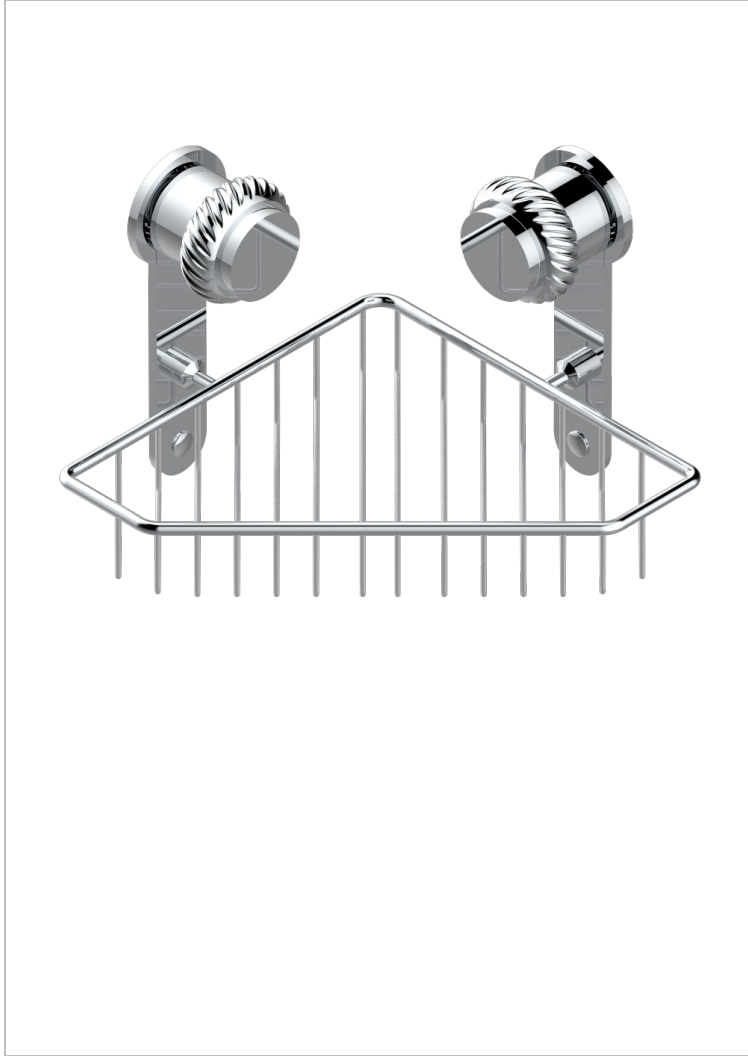

DIPLOMATE ROPED RINGS

U4C-3623

Corner soap dish with flanges, 200 x 200 mm

50335

20/05/2016

CHARACTERISTIC

- Diplomate Roped rings
- Corner soap dish with flanges, 200 x 200 mm

AVAILABLE FINITIONS

Antique nickel - H28
Black ceram - D30
Blush PVD - H62
Brass color PVD - H49
Brown bronze color PVD - F33
Gold color PVD - H52

Graphite PVD - H64
Lacquered light bronze - D01
Matt Umber PVD - H67
Matt blush PVD - H60
Matt brass color PVD - H50
Matt brown bronze color PVD - F34