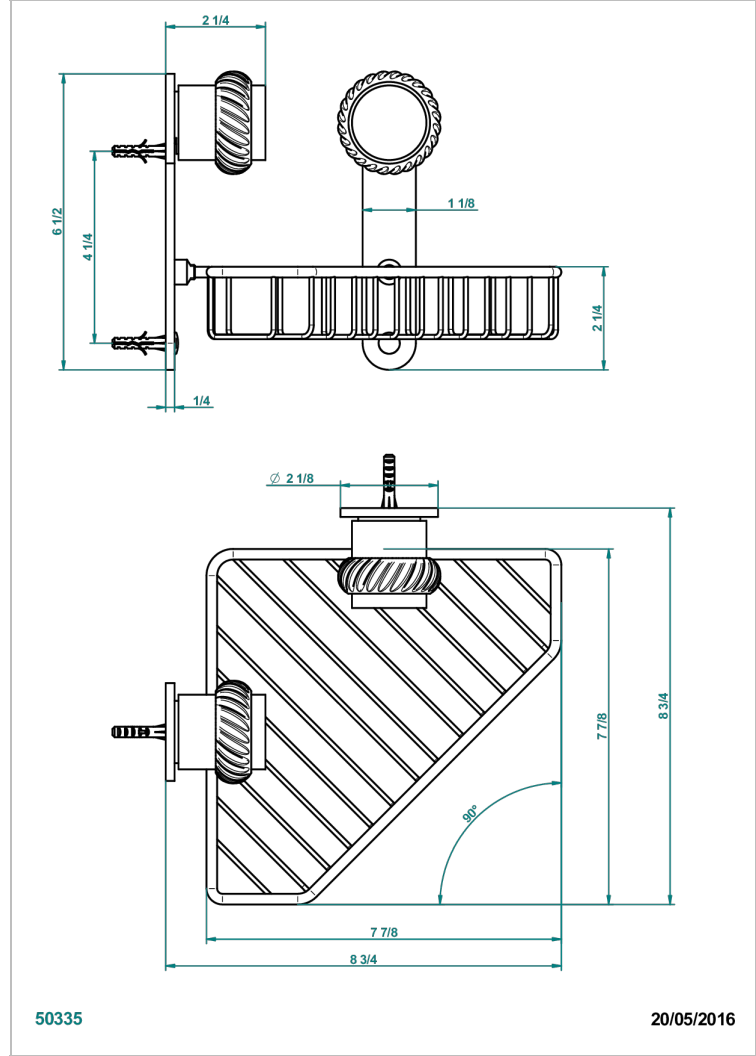

DIPLOMATE ROPED RINGS

U4C-3623

Corner soap dish with flanges, 200 x 200 mm

50335

20/05/2016

CHARACTERISTIC

- Diplomate Roped rings
- Corner soap dish with flanges, 200 x 200 mm

AVAILABLE FINITIONS