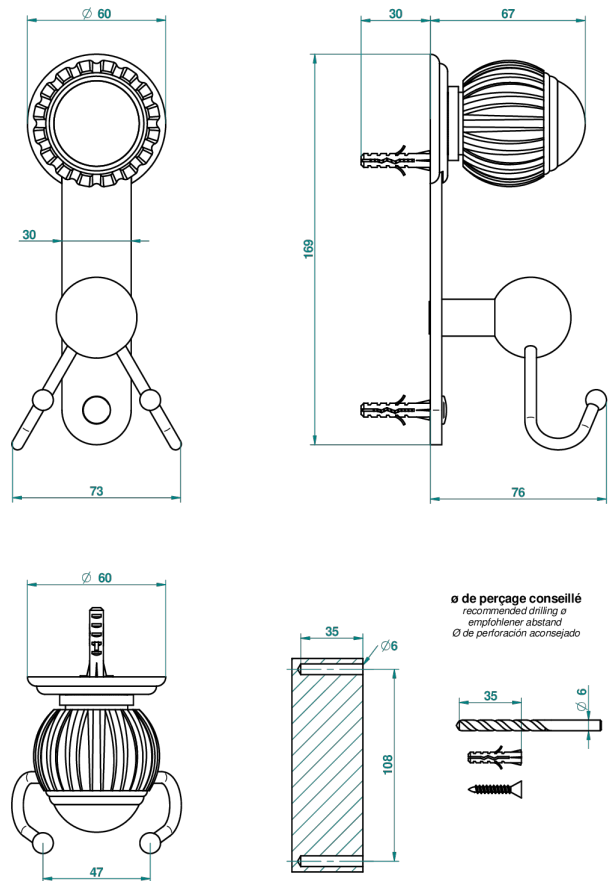

VOGUE MALACHITE

A8M-512

Double flannel hook

50331

14/06/2013

CHARACTERISTIC

- Vogue Malachite
- Double flannel hook

AVAILABLE FINITIONS