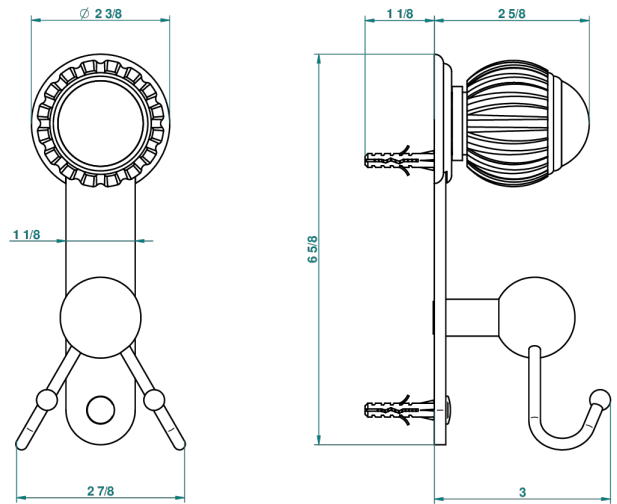

VOGUE MALACHITE

A8M-512

Double flannel hook

THG®
PARIS

50331

14/06/2013

CHARACTERISTIC

- Vogue Malachite
- Double flannel hook

AVAILABLE FINITIONS

Black ceram - D30
Blush PVD - H62
Brass color PVD - H49
Brown bronze color PVD - F33
Chrome polished - A02
Chrome polished / gold polished - G02

Copper antique matt, coated - H07
Gold color PVD - H52
Gold mat - F07
Gold polished - F01
Graphite PVD - H64
Light coated bronze - D01

Matt Umber PVD - H67
Matt blush PVD - H60
Matt brass color PVD - H50
Matt brown bronze color PVD - F34
Matt chrome (American satin) - C02
Matt gold color PVD - H53

Matt graphite PVD - H65
Matt nickel (American satin) - C01
Matt nickel color PVD - H56
Nickel antique / Sovereign - H28
Nickel color PVD - H55
Nickel polished - B01

Soft gold - F30
Soft matt gold - F31
Umber PVD - H66