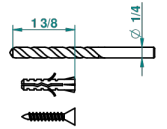

VOGUE MALACHITE

A8M-512

Double flannel hook

THG®
PARIS

50331

14/06/2013

CHARACTERISTIC

- Vogue Malachite
- Double flannel hook

AVAILABLE FINITIONS

Black ceram - D30
Blush PVD - H62
Brass color PVD - H49
Brown bronze color PVD - F33
Chrome polished - A02
Chrome polished / gold polished - G02

Copper antique matt, coated - H07
Gold color PVD - H52
Gold mat - F07
Gold polished - F01
Graphite PVD - H64
Light coated bronze - D01

Matt Umber PVD - H67
Matt blush PVD - H60
Matt brass color PVD - H50
Matt brown bronze color PVD - F34
Matt chrome (American satin) - C02
Matt gold color PVD - H53

Matt graphite PVD - H65
Matt nickel (American satin) - C01
Matt nickel color PVD - H56
Nickel antique / Sovereign - H28
Nickel color PVD - H55
Nickel polished - B01

Soft gold - F30
Soft matt gold - F31
Umber PVD - H66