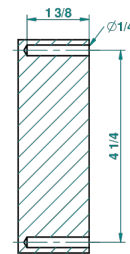

VOGUE MALACHITE

A8M-512

Double flannel hook

THG®
PARIS

50331

14/06/2013

CHARACTERISTIC

- Vogue Malachite
- Double flannel hook

AVAILABLE FINITIONS

Black ceram - D30
Blush PVD - H62
Brass color PVD - H49
Brown bronze color PVD - F33
Chrome polished - A02
Chrome polished / gold polished - G02

Copper antique matt, coated - H07
Gold color PVD - H52
Gold mat - F07
Gold polished - F01
Graphite PVD - H64
Light coated bronze - D01

Matt Umber PVD - H67
Matt blush PVD - H60
Matt brass color PVD - H50
Matt brown bronze color PVD - F34
Matt chrome (American satin) - C02
Matt gold color PVD - H53

Matt graphite PVD - H65
Matt nickel (American satin) - C01
Matt nickel color PVD - H56
Nickel antique / Sovereign - H28
Nickel color PVD - H55
Nickel polished - B01

Soft gold - F30
Soft matt gold - F31
Umber PVD - H66