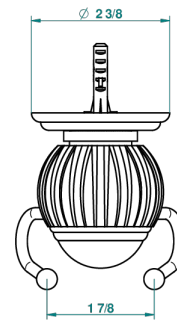

VOGUE MALACHITE

A8M-512

Double flannel hook

THG®
PARIS

50331

14/06/2013

CHARACTERISTIC

- Vogue Malachite
- Double flannel hook

AVAILABLE FINITIONS

Black ceram - D30
Blush PVD - H62
Brass color PVD - H49
Brown bronze color PVD - F33
Chrome polished - A02
Chrome polished / gold polished - G02

Copper antique matt, coated - H07
Gold color PVD - H52
Gold mat - F07
Gold polished - F01
Graphite PVD - H64
Light coated bronze - D01

Matt Umber PVD - H67
Matt blush PVD - H60
Matt brass color PVD - H50
Matt brown bronze color PVD - F34
Matt chrome (American satin) - C02
Matt gold color PVD - H53

Matt graphite PVD - H65
Matt nickel (American satin) - C01
Matt nickel color PVD - H56
Nickel antique / Sovereign - H28
Nickel color PVD - H55
Nickel polished - B01

Soft gold - F30
Soft matt gold - F31
Umber PVD - H66