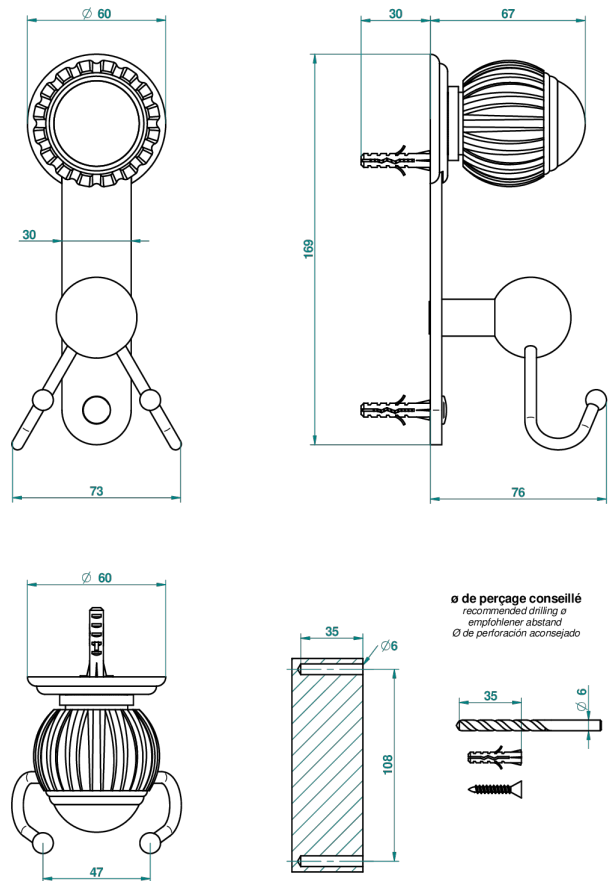

VOGUE MALACHITE

A8M-512

Double hook

CHARACTERISTIC

- Vogue Malachite
- Double hook

AVAILABLE FINITIONS

Antique nickel - H28
Black ceram - D30
Blush PVD - H62
Brass color PVD - H49
Brown bronze color PVD - F33
Gold color PVD - H52

Nickel color PVD - H55
Polished chrome (color finish) - A02
Polished chrome / Polished gold (color finish) - G02
Polished gold (color finish) - F01
Polished nickel - B01
Soft gold - F30

Soft matt gold - F31
Umber PVD - H66
Varnished matt antique red copper (color finish) - H07