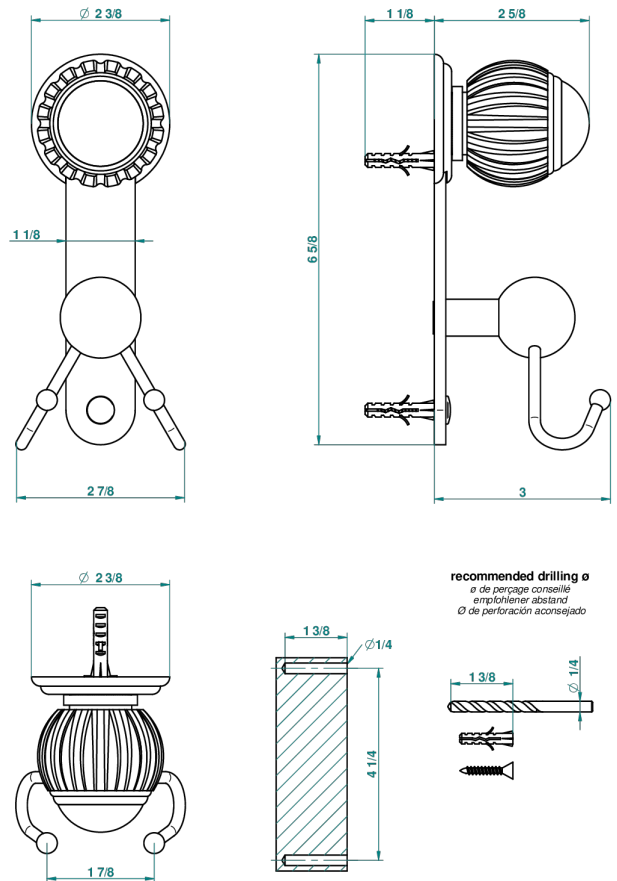

# VOGUE MALACHITE

A8M-512

Double hook

50331

14/06/2013

## CHARACTERISTIC

- Vogue Malachite
- Double hook