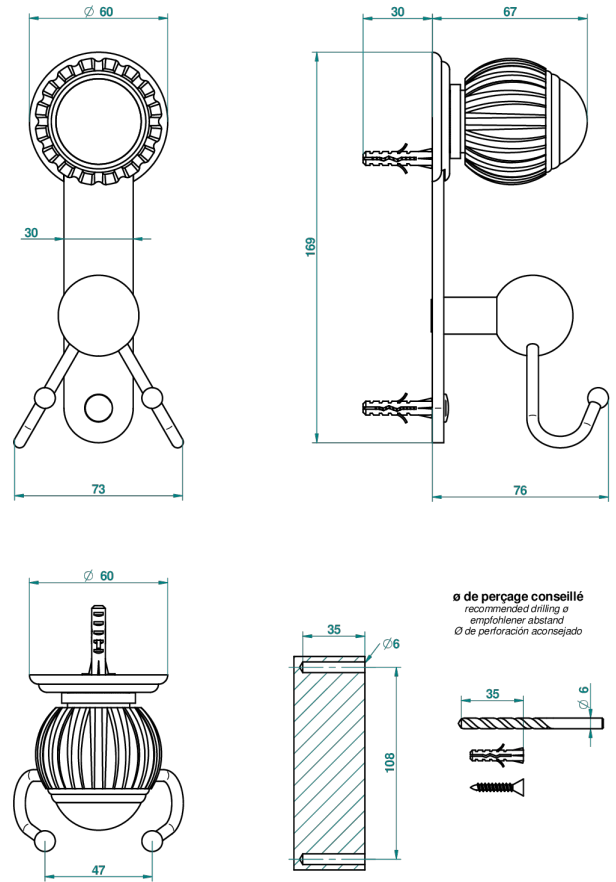

VOGUE MALACHITE

A8M-512

Double hook

THG[®]
PARIS

CHARACTERISTIC

- Vogue Malachite
- Double hook

AVAILABLE FINITIONS

Antique nickel - H28
Black ceram - D30
Blush PVD - H62
Brass color PVD - H49
Brown bronze color PVD - F33
Gold color PVD - H52