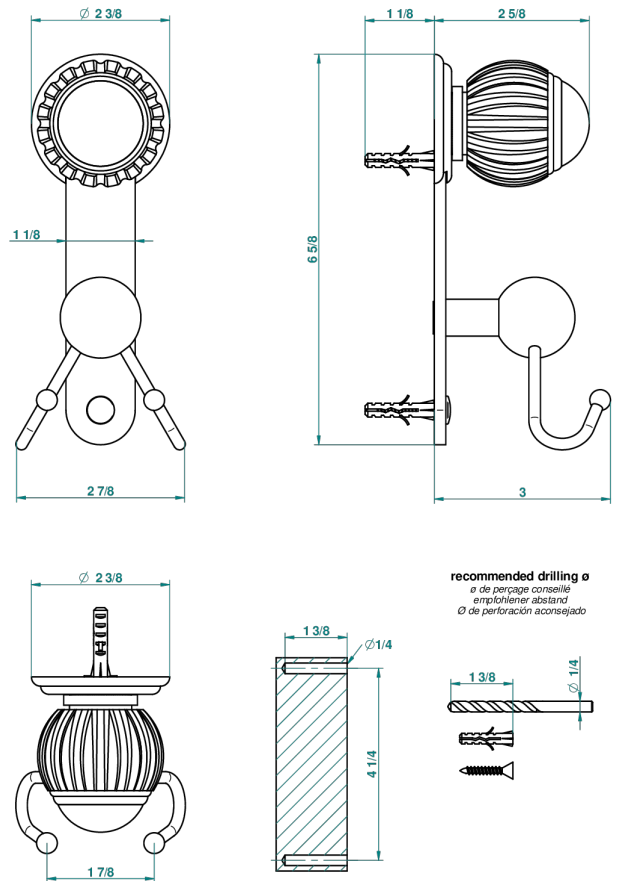

VOGUE MALACHITE

A8M-512

Double hook

THG[®]
PARIS

50331

14/06/2013

CHARACTERISTIC

- Vogue Malachite
- Double hook