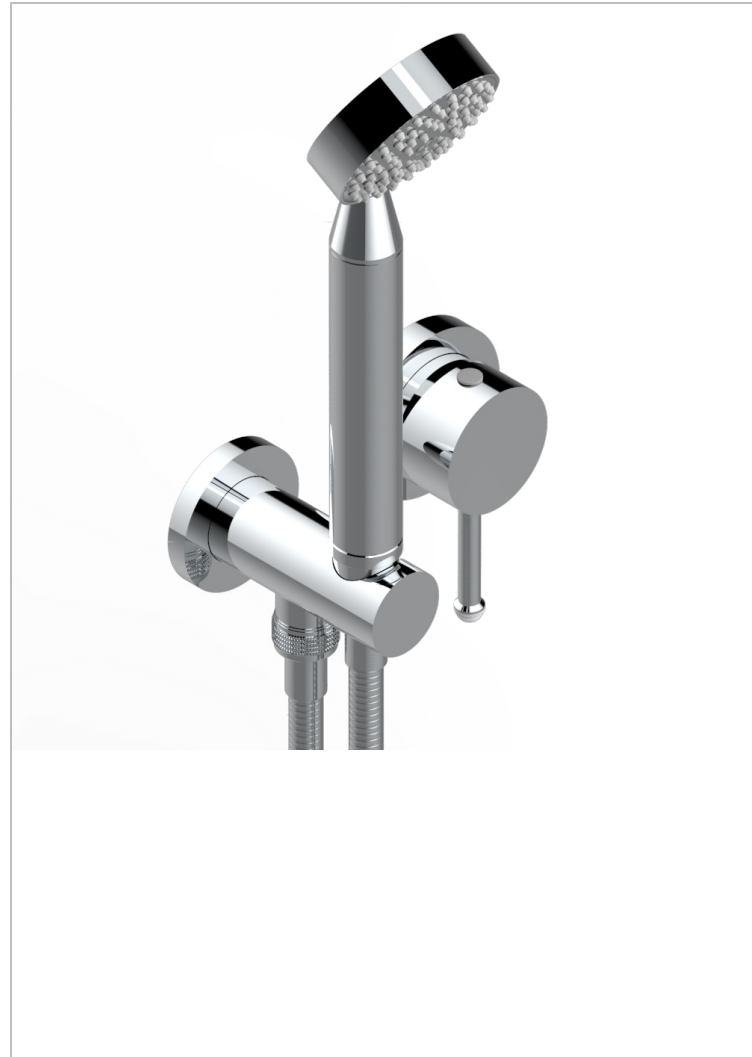

MOSSI CLEAR CRYSTAL

A2N-6561B

Trim only for wall mixer with complete handshower on hook

CHARACTERISTIC

- Mossi Clear crystal
- Trim only for wall mixer with complete handshower on hook

TECHNICAL SPECS

- Recommandé : 3 bars (max. 5 bars) - Advised : 43,5 psi (max. 72 psi)
- 9,5 l/min à 3 bars (2.5 gpm at 43.5 psi)

RELATED SKU'S

- Ref. G00-5840/MA Rough parts for concealed wall-mounted mixer with 1/2" outlet

AVAILABLE FINITIONS

Antique nickel - H28
Black ceram - D30
Blush PVD - H62
Brass color PVD - H49
Brown bronze color PVD - F33
Gold color PVD - H52

Graphite PVD - H64
Lacquered light bronze - D01
Matt Umber PVD - H67
Matt blush PVD - H60
Matt brass color PVD - H50
Matt brown bronze color PVD - F34

Matt chrome - C02
Matt gold - F07
Matt gold color PVD - H53
Matt graphite PVD - H65
Matt nickel (color finish) - C01
Matt nickel color PVD - H56

Nickel color PVD - H55
Polished chrome (color finish) - A02
Polished chrome / Polished gold (color finish) - G02
Polished gold (color finish) - F01
Polished nickel - B01
Soft gold - F30

Soft matt gold - F31
Umber PVD - H66
Varnished matt antique red copper (color finish) - H07