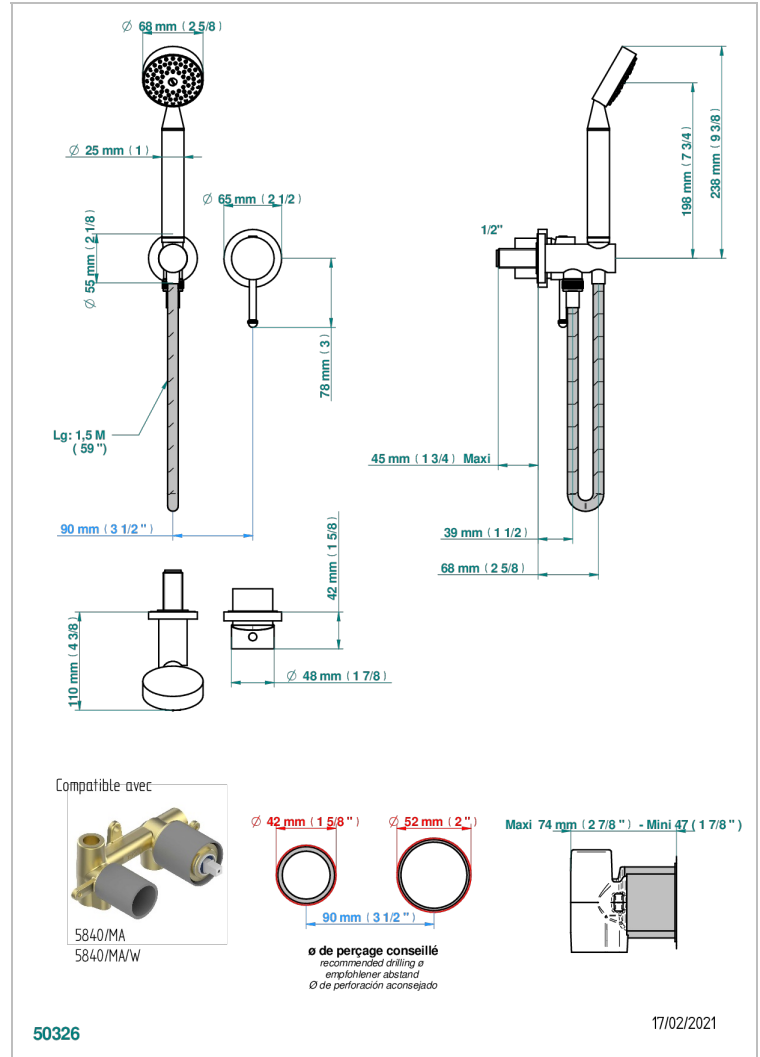

MOSSI CLEAR CRYSTAL

A2N-6561B

Trim only for wall mixer with complete handshower on hook

CHARACTERISTIC

- Mossi Clear crystal
- Trim only for wall mixer with complete handshower on hook

TECHNICAL SPECS

- Recommandé : 3 bars (max. 5 bars) - Advised : 43,5 psi (max. 72 psi)
- 9,5 l/min à 3 bars (2.5 gpm at 43.5 psi)

RELATED SKU'S

- Ref. G00-5840/MA Rough parts for concealed wall-mounted mixer with 1/2" outlet

AVAILABLE FINITIONS

Antique nickel - H28
Black ceram - D30
Blush PVD - H62
Brass color PVD - H49
Brown bronze color PVD - F33
Gold color PVD - H52