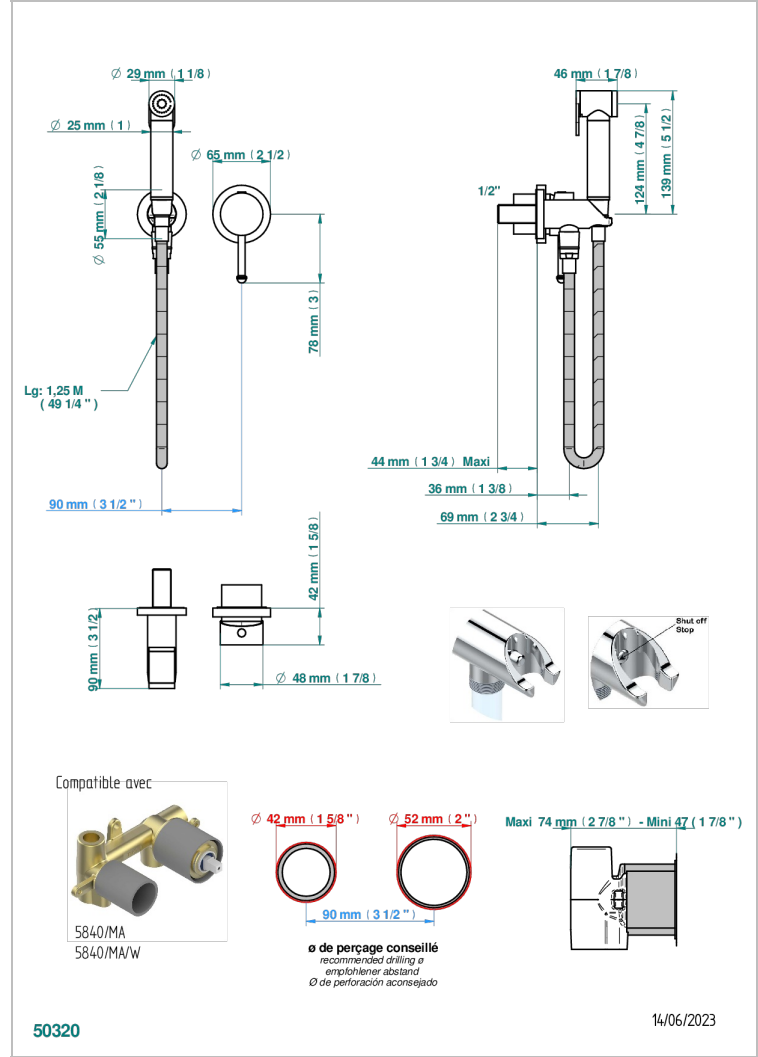

MOSSI CLEAR CRYSTAL

A2N-5840/MBG

THG
PARIS

Trim only for WC douche including: trigger spray, wall mounted single lever mixer, reinforced hose (49 1/4"), wall outlet with integrated elbow with safety stopper

CHARACTERISTIC

- ACS : 19ACCLY412

STANDARDS

RELATED SKU'S

- Ref. G00-5840/MAUS Rough parts for concealed wall-mounted mixer with 1/2" outlet

AVAILABLE FINITIONS

Black ceram - D30
Blush PVD - H62
Brass color PVD - H49
Brown bronze color PVD - F33
Chrome polished - A02
Chrome polished / gold polished - G02