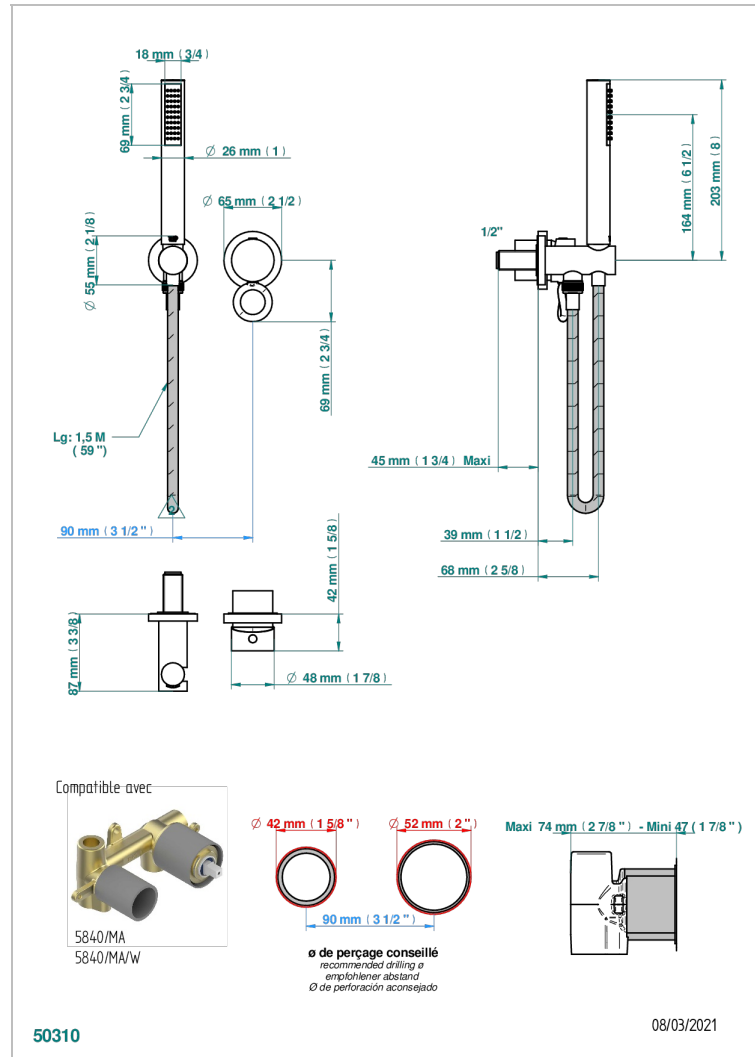

COLLECTION "O"

G4P-6561B

Trim only for wall mixer with complete handshower on hook

CHARACTERISTIC

- Collection "O"
- Trim only for wall mixer with complete handshower on hook

RELATED SKU'S

- Ref. G00-5840/MA Rough parts for concealed wall-mounted mixer with 1/2" outlet