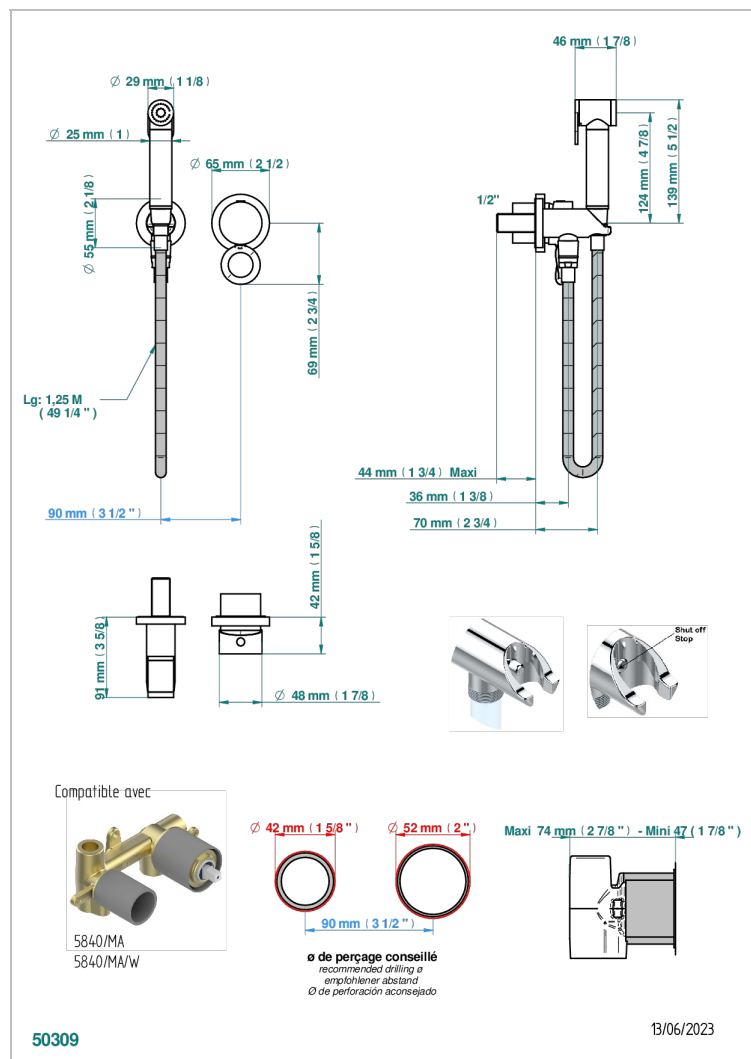

# COLLECTION "O"

G4P-5840/MBG

THG  
PARIS

Trim only for WC douche including: trigger spray, wall mounted single lever mixer, reinforced hose (49 1/4"), wall outlet with integrated elbow with safety stopper

## CHARACTERISTIC

- ACS : 19ACCLY412

## RELATED SKU'S

- Ref. G00-5840/MAUS Rough parts for concealed wall-mounted mixer with 1/2" outlet