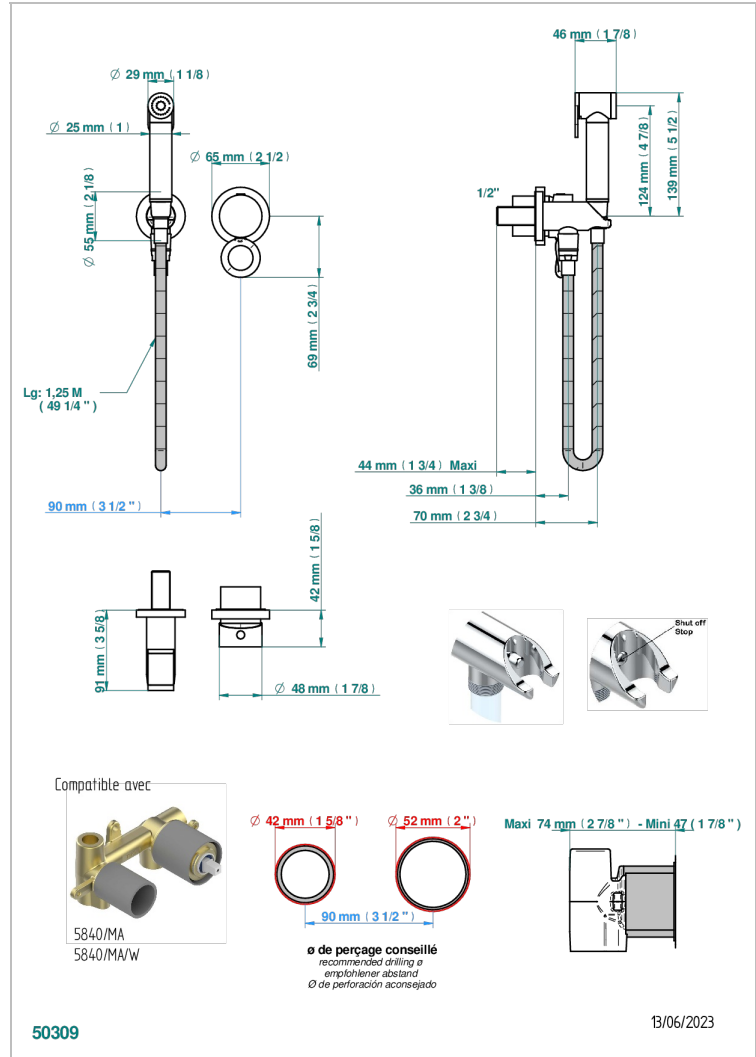

COLLECTION "O"

G4P-5840/MBG

Trim only for WC douche including: trigger spray, wall mounted single lever mixer, reinforced hose (1.25m), wall outlet with integrated elbow with safety stopper

CHARACTERISTIC

- ACS : 19ACCLY412

STANDARDS

RELATED SKU'S

- Ref. G00-5840/MA Rough parts for concealed wall-mounted mixer with 1/2" outlet

AVAILABLE FINITIONS

Antique nickel - H28
Black ceram - D30
Blush PVD - H62
Brass color PVD - H49
Brown bronze color PVD - F33
Gold color PVD - H52

TECHNICAL SPECS

- Recommandé : 3 bars (max. 5 bars) - Advised : 43,5 psi (max. 72 psi)
- 9,5 l/min à 3 bars (2.5 gpm at 43.5 psi)