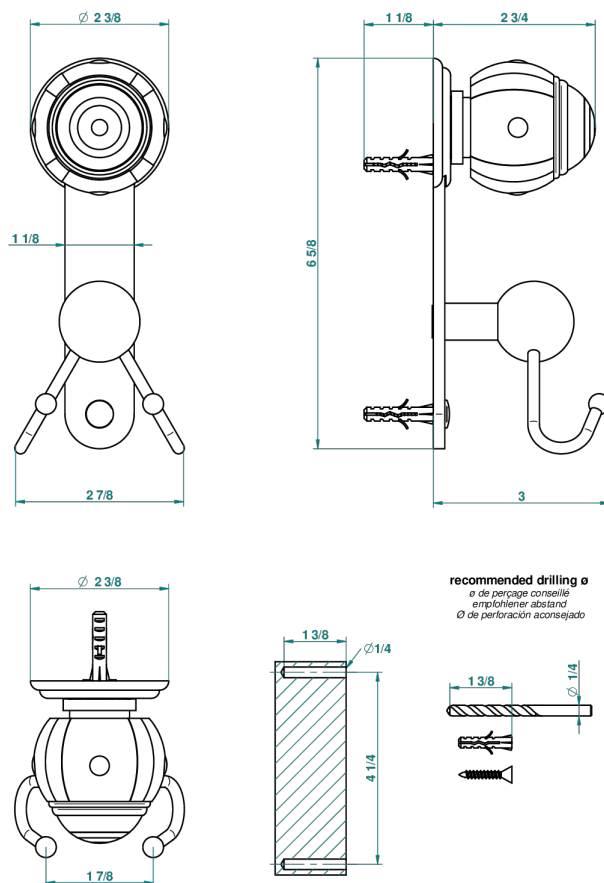

ITHAQUE GOLD DECOR

A7A-512

Double hook

50298

11/06/2013

CHARACTERISTIC

- Ithaque Gold decor
- Double hook

AVAILABLE FINITIONS