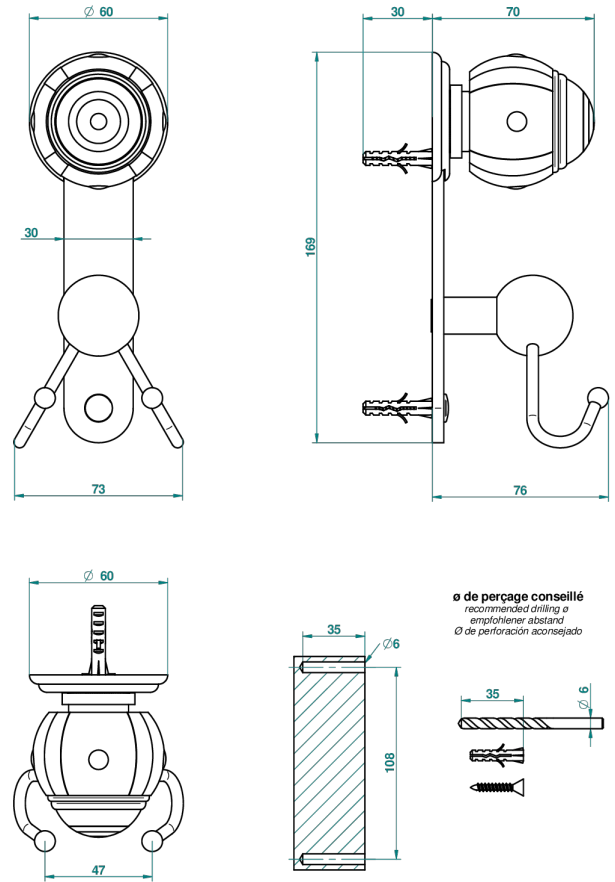

ITHAQUE GOLD DECOR

A7A-512

Double hook

THG[®]
PARIS

50298

11/06/2013

CHARACTERISTIC

- Ithaque Gold decor
- Double hook