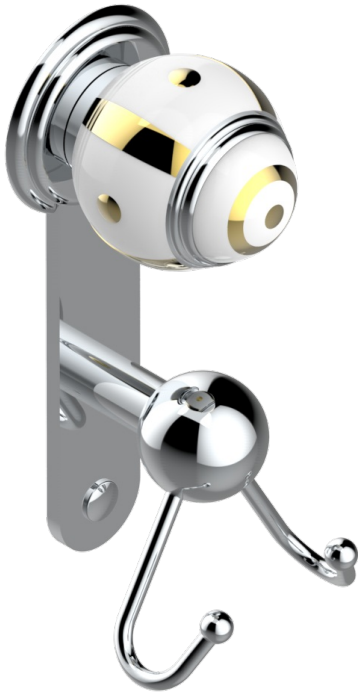

ITHAQUE GOLD DECOR

A7A-512

Double hook

THG[®]
PARIS

50298

11/06/2013

CHARACTERISTIC

- Ithaque Gold decor
- Double hook

AVAILABLE FINITIONS

Antique nickel - H28
Black ceram - D30
Blush PVD - H62
Brass color PVD - H49
Brown bronze color PVD - F33
Gold color PVD - H52

Graphite PVD - H64
Lacquered light bronze - D01
Matt Umber PVD - H67
Matt blush PVD - H60
Matt brass color PVD - H50
Matt brown bronze color PVD - F34

Matt chrome - C02
Matt gold - F07
Matt gold color PVD - H53
Matt graphite PVD - H65
Matt nickel (color finish) - C01
Matt nickel color PVD - H56

Nickel color PVD - H55
Polished chrome (color finish) - A02
Polished chrome / Polished gold (color finish) - G02
Polished gold (color finish) - F01
Polished nickel - B01
Soft gold - F30