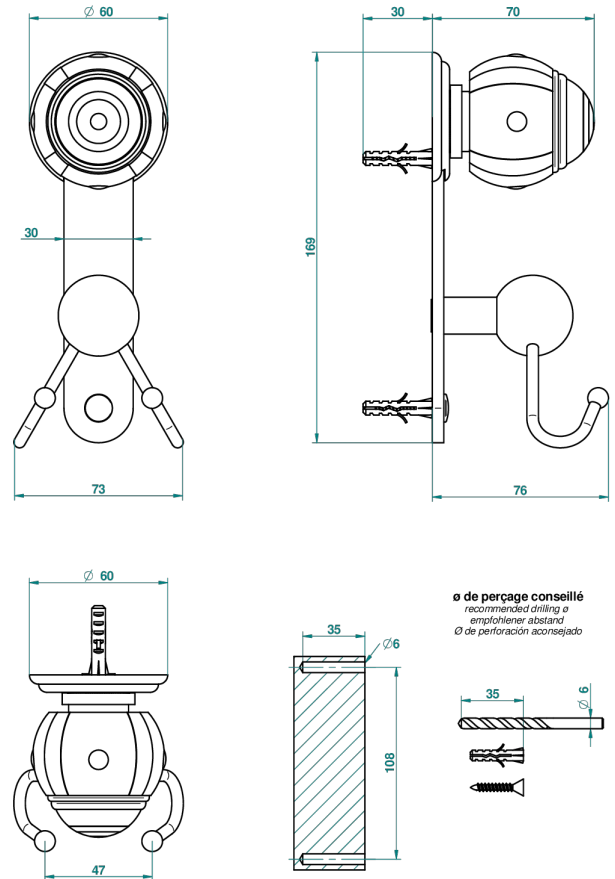

ITHAQUE GOLD DECOR

A7A-512

Double hook

THG[®]
PARIS

50298

11/06/2013

CHARACTERISTIC

- Ithaque Gold decor
- Double hook