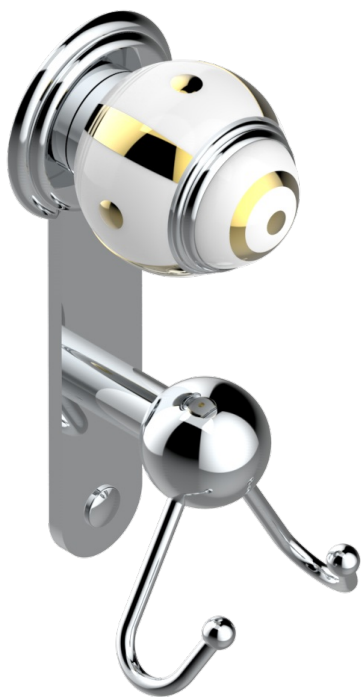

ITHAQUE GOLD DECOR

A7A-512

Double hook

50298

11/06/2013

CHARACTERISTIC

- Ithaque Gold decor
- Double hook

AVAILABLE FINITIONS

Antique nickel - H28
 Black ceram - D30
 Blush PVD - H62
 Brass color PVD - H49
 Brown bronze color PVD - F33
 Gold color PVD - H52

Graphite PVD - H64
 Lacquered light bronze - D01
 Matt Umber PVD - H67
 Matt blush PVD - H60
 Matt brass color PVD - H50
 Matt brown bronze color PVD - F34

Matt chrome - C02
 Matt gold - F07
 Matt gold color PVD - H53
 Matt graphite PVD - H65
 Matt nickel (color finish) - C01
 Matt nickel color PVD - H56

Nickel color PVD - H55
 Polished chrome (color finish) - A02
 Polished chrome / Polished gold (color finish) - G02
 Polished gold (color finish) - F01
 Polished nickel - B01
 Soft gold - F30