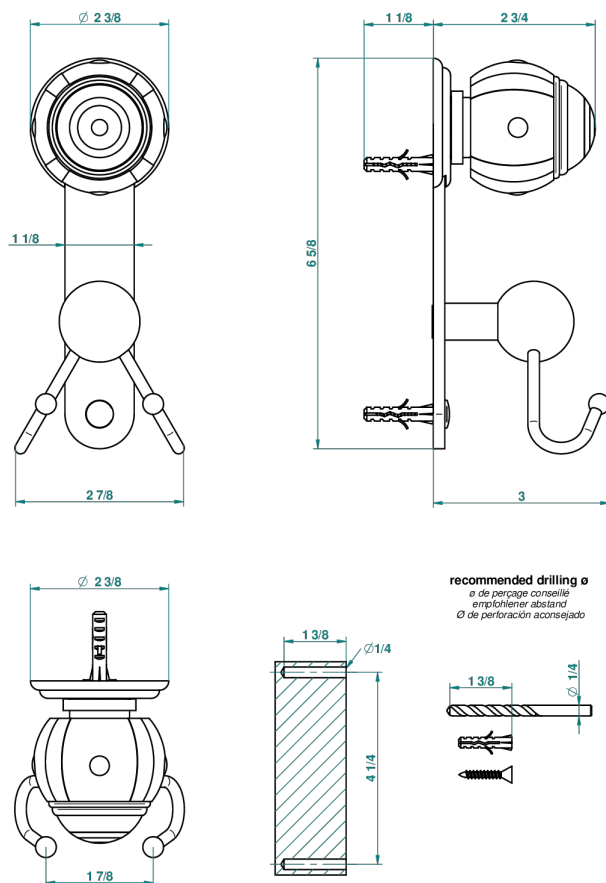

ITHAQUE GOLD DECOR

A7A-512

Double hook

50298

11/06/2013

CHARACTERISTIC

- Ithaque Gold decor
- Double hook

AVAILABLE FINITIONS