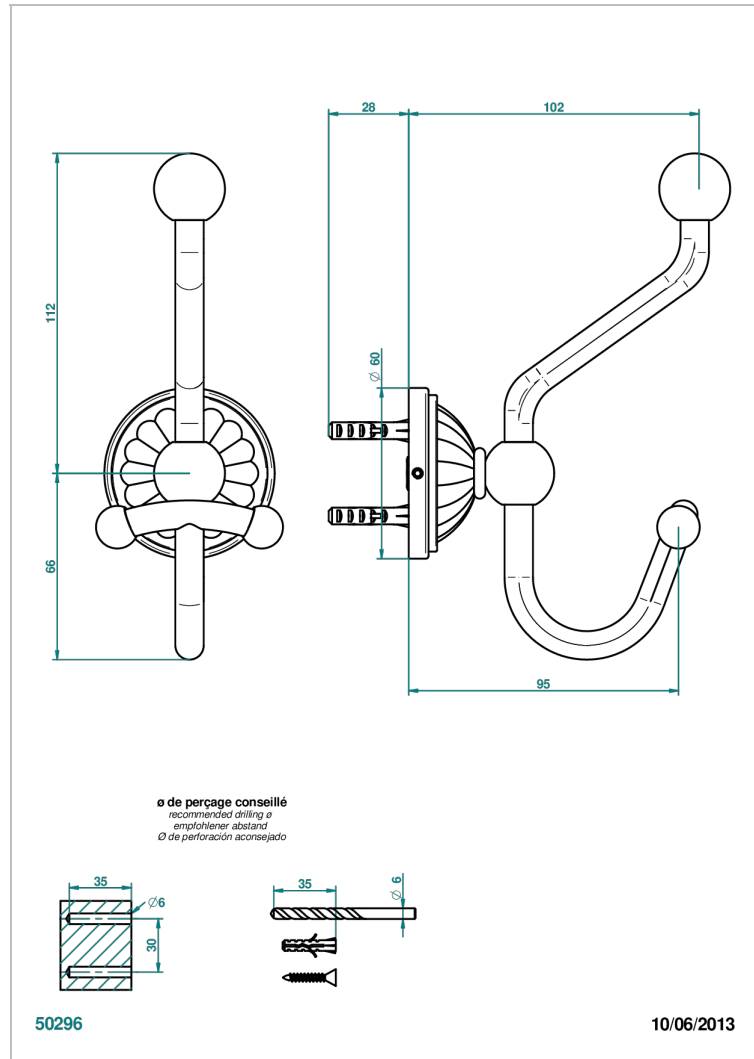

MANDARINE CLEAR CRYSTAL

U1D-510A

Double robe hook

THG[®]
PARIS

CHARACTERISTIC

- Mandarin Clear crystal
- Double robe hook

AVAILABLE FINITIONS

Black ceram - D30
Blush PVD - H62
Brass color PVD - H49
Brown bronze color PVD - F33
Chrome polished - A02
Chrome polished / gold polished - G02