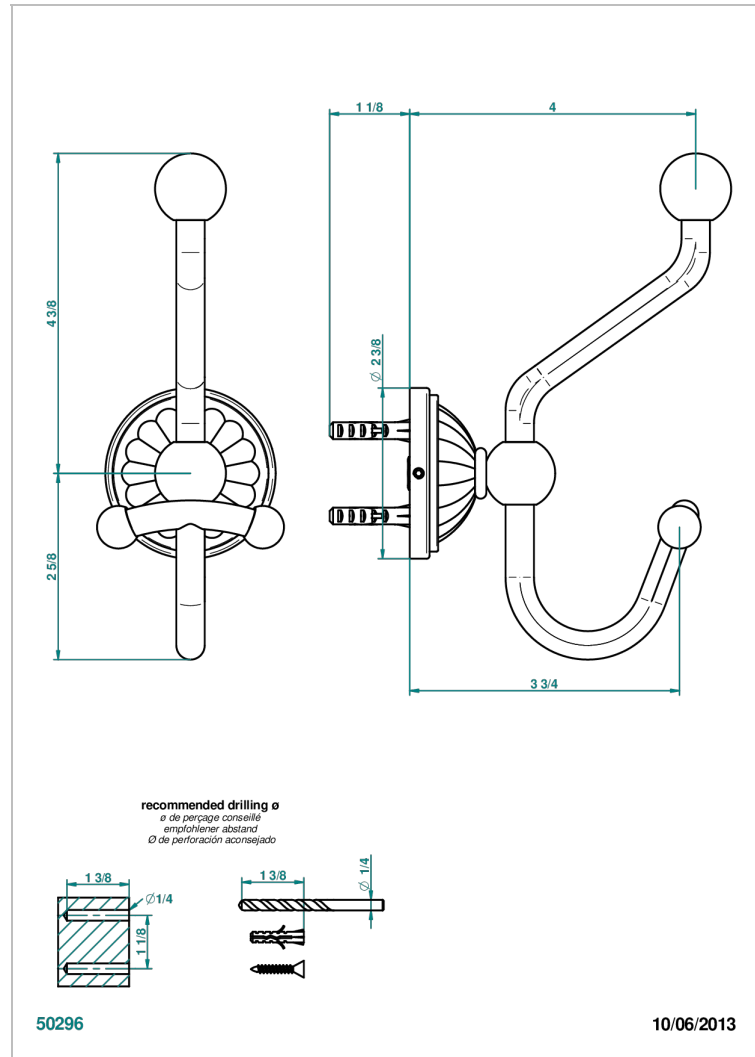

MANDARINE CLEAR CRYSTAL

U1D-510A

Double robe hook

THG[®]
PARIS

CHARACTERISTIC

- Mandarin Clear crystal
- Double robe hook

AVAILABLE FINITIONS

Black ceram - D30
 Blush PVD - H62
 Brass color PVD - H49
 Brown bronze color PVD - F33
 Chrome polished - A02
 Chrome polished / gold polished - G02