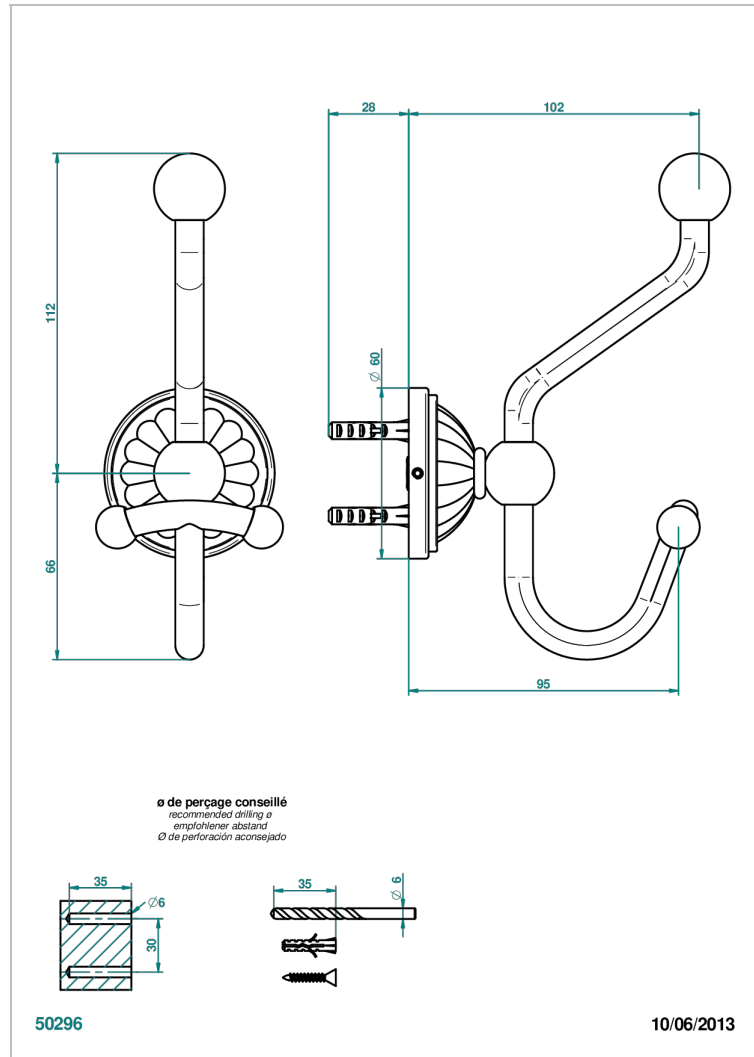

MANDARINE CLEAR CRYSTAL

U1D-510A

Double robe hook

THG[®]
PARIS

CHARACTERISTIC

- Mandarin Clear crystal
- Double robe hook

AVAILABLE FINITIONS

Antique nickel - H28
Black ceram - D30
Blush PVD - H62
Brass color PVD - H49
Brown bronze color PVD - F33
Gold color PVD - H52

Nickel color PVD - H55
Polished chrome (color finish) - A02
Polished chrome / Polished gold (color finish) - G02
Polished gold (color finish) - F01
Polished nickel - B01
Soft gold - F30

Soft matt gold - F31
Umber PVD - H66
Varnished matt antique red copper (color finish) - H07