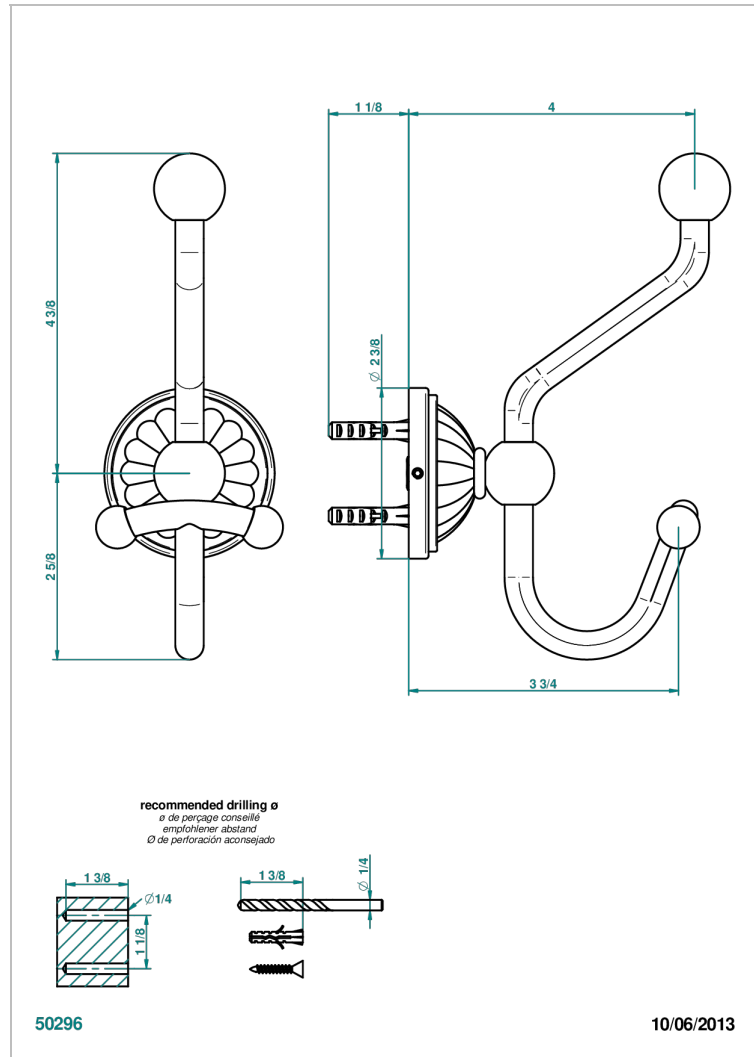

MANDARINE CLEAR CRYSTAL

U1D-510A

Double robe hook

THG[®]
PARIS

CHARACTERISTIC

- Mandarin Clear crystal
- Double robe hook

AVAILABLE FINITIONS

Antique nickel - H28
Black ceram - D30
Blush PVD - H62
Brass color PVD - H49
Brown bronze color PVD - F33
Gold color PVD - H52

Nickel color PVD - H55
Polished chrome (color finish) - A02
Polished chrome / Polished gold (color finish) - G02
Polished gold (color finish) - F01
Polished nickel - B01
Soft gold - F30

Soft matt gold - F31
Umber PVD - H66
Varnished matt antique red copper (color finish) - H07