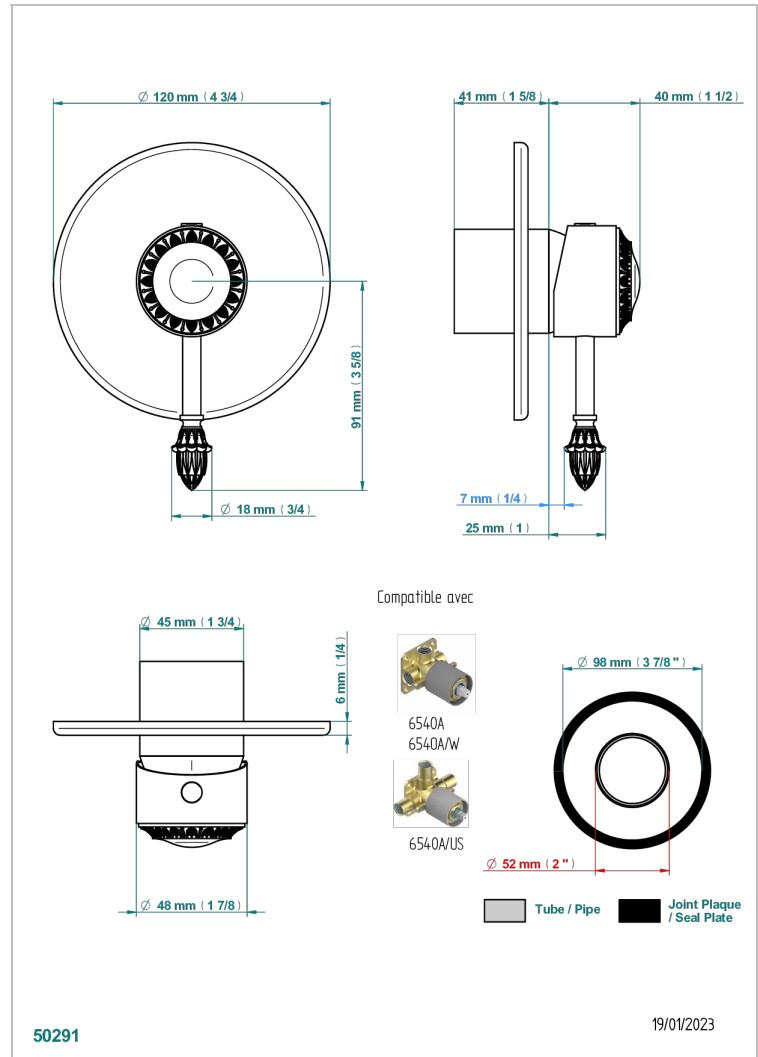

MALMAISON METAL

U93-6540B

Wall shower mixer trim

THG[®]
PARIS

CHARACTERISTIC

- Malmaison Metal
- Wall shower mixer trim

RELATED SKU'S

- Ref. G00-6540A/US Built-in part for wall mounted flush fit shower mixer 2 inlets 1/2" -1 outlet 1/2" -US model

AVAILABLE FINITIONS

Black ceram - D30
Chrome polished - A02
Chrome polished / gold polished - G02
Copper antique matt, coated - H07
Gold mat - F07
Gold polished - F01

Light coated bronze - D01
Matt chrome (American satin) - C02
Matt nickel (American satin) - C01
Nickel antique / Sovereign - H28
Nickel polished - B01
Soft gold - F30