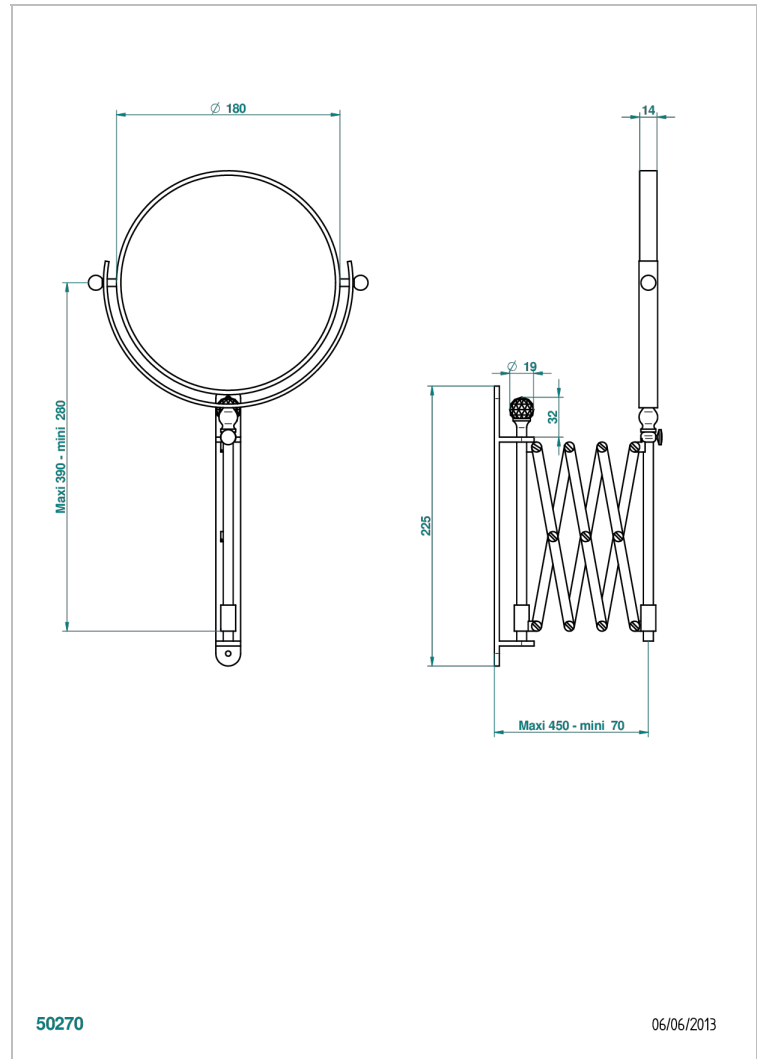

MANDARINE CRISTALLIA DIAMANT

U1K-668

THG[®]
PARIS

Extendable shaving mirror, reversible with 1 magnifying side (not available in PVD finishes)

CHARACTERISTIC

- Mandarine Cristallia Diamant
- Extendable shaving mirror, reversible with 1 magnifying side (not available in PVD finishes)

AVAILABLE FINITIONS

Chrome polished - A02
Chrome polished / gold polished - G02
Gold mat - F07
Gold polished - F01
Light coated bronze - D01
Matt chrome (American satin) - C02

Matt nickel (American satin) - C01
Nickel antique / Sovereign - H28
Nickel polished - B01
Soft gold - F30
Soft matt gold - F31