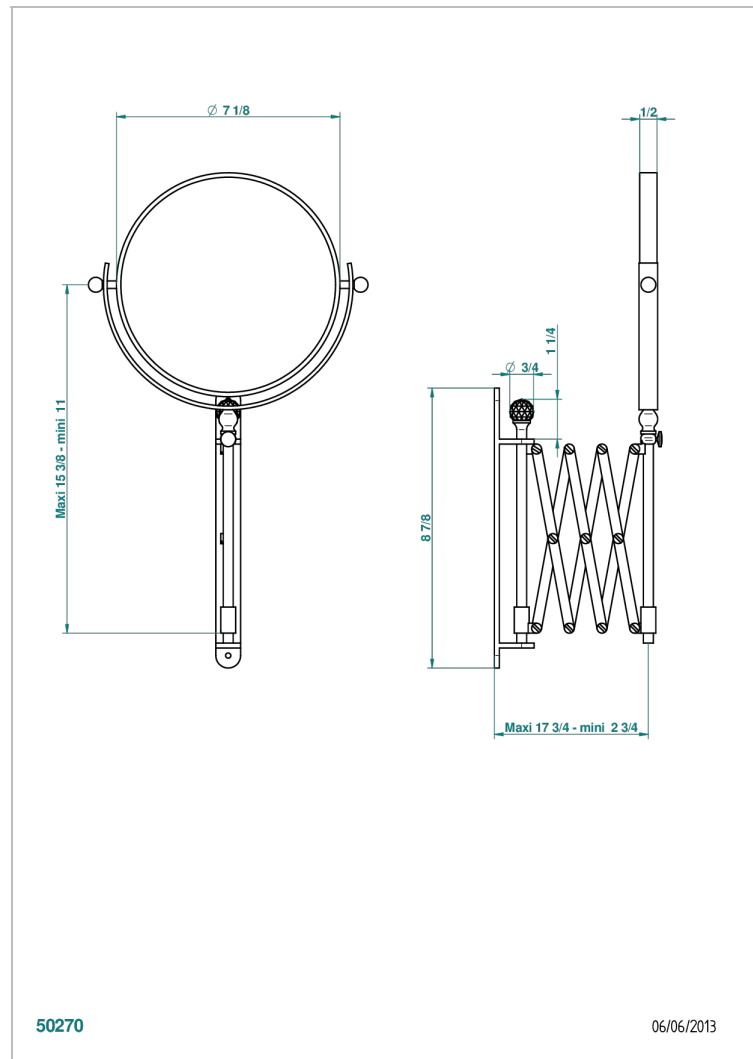

MANDARINE CRISTALLIA DIAMANT

U1K-668

THG[®]
PARIS

Extendable shaving mirror, reversible with 1 magnifying side (not available in PVD finishes)

CHARACTERISTIC

- Mandarine Cristallia Diamant
- Extendable shaving mirror, reversible with 1 magnifying side (not available in PVD finishes)

AVAILABLE FINITIONS

Chrome polished - A02
Chrome polished / gold polished - G02
Gold mat - F07
Gold polished - F01
Light coated bronze - D01
Matt chrome (American satin) - C02

Matt nickel (American satin) - C01
Nickel antique / Sovereign - H28
Nickel polished - B01
Soft gold - F30
Soft matt gold - F31