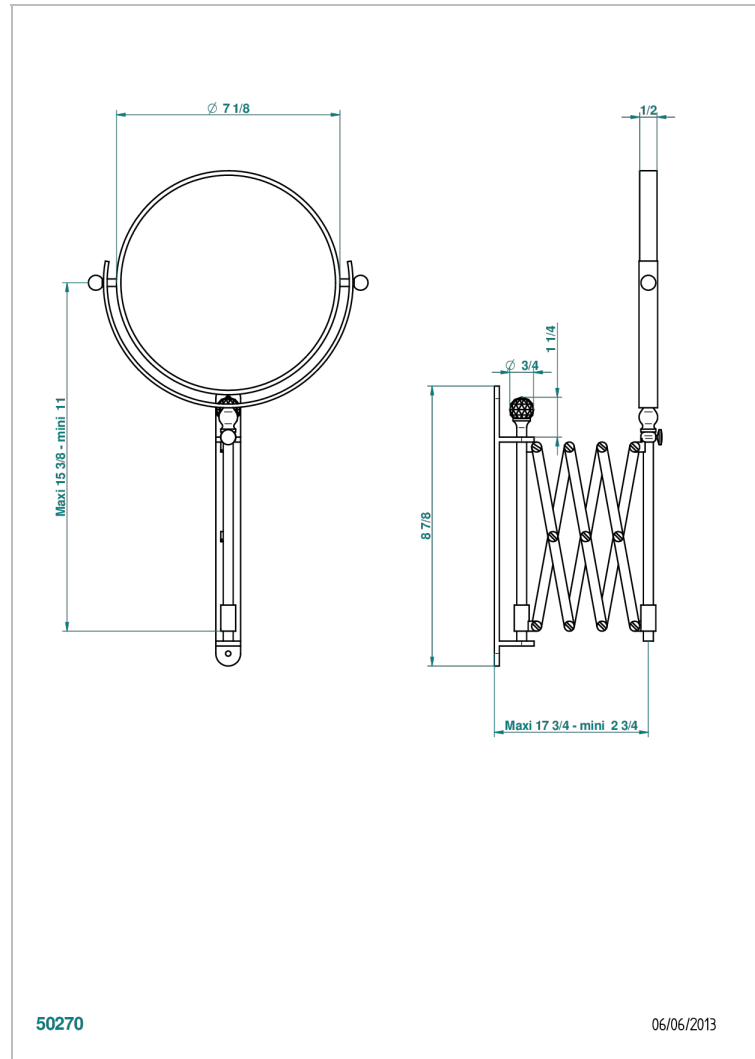

Extendable shaving mirror, reversible with 1 magnifying side (not available in PVD finishes)

## CHARACTERISTIC

- Najem
- Extendable shaving mirror, reversible with 1 magnifying side (not available in PVD finishes)