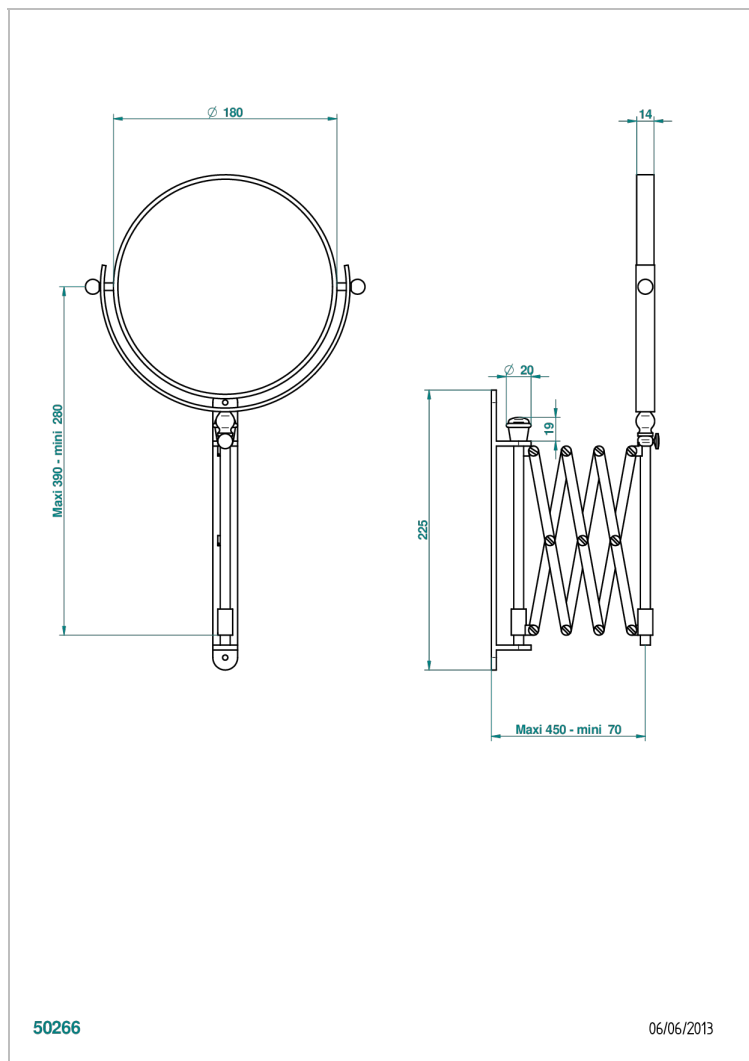

Extendable shaving mirror, reversible with 1 magnifying side (not available in PVD finishes)

CHARACTERISTIC

- Ithaque Gold decor
- Extendable shaving mirror, reversible with 1 magnifying side (not available in PVD finishes)

AVAILABLE FINITIONS

Chrome polished - A02
Chrome polished / gold polished - G02
Gold mat - F07
Gold polished - F01
Light coated bronze - D01
Matt chrome (American satin) - C02

Matt nickel (American satin) - C01
Nickel antique / Sovereign - H28
Nickel polished - B01
Soft gold - F30
Soft matt gold - F31