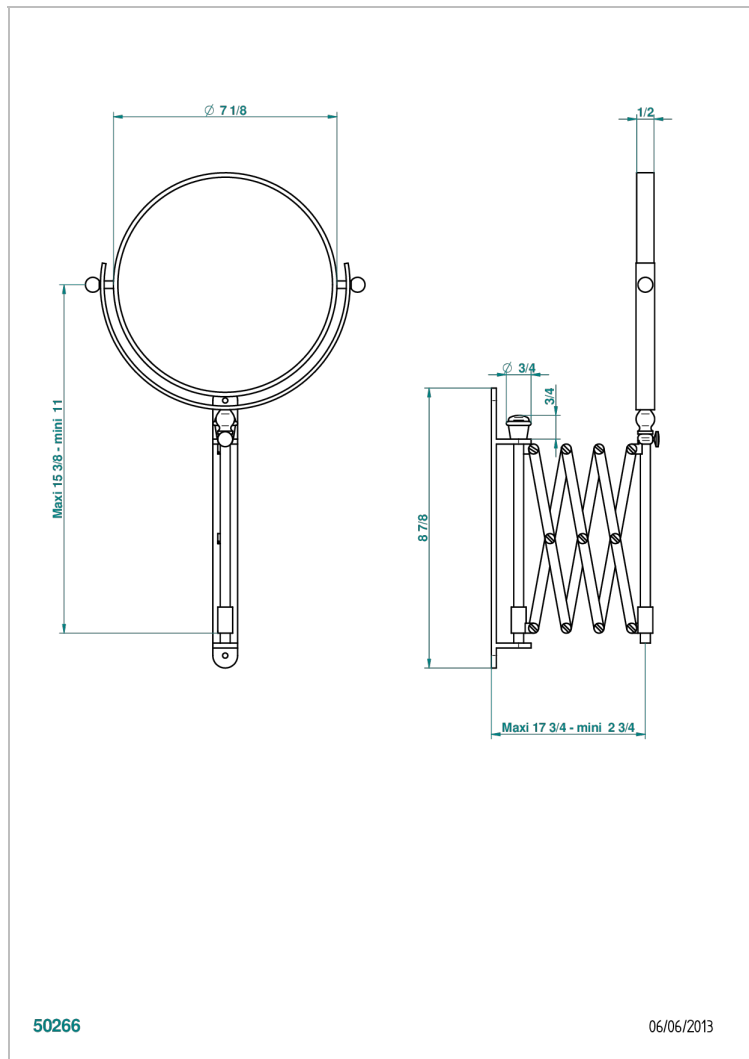

Extendable shaving mirror, reversible with 1 magnifying side (not available in PVD finishes)

CHARACTERISTIC

- Ithaque Gold decor
- Extendable shaving mirror, reversible with 1 magnifying side (not available in PVD finishes)

AVAILABLE FINITIONS

Chrome polished - A02
Chrome polished / gold polished - G02
Gold mat - F07
Gold polished - F01
Light coated bronze - D01
Matt chrome (American satin) - C02

Matt nickel (American satin) - C01
Nickel antique / Sovereign - H28
Nickel polished - B01
Soft gold - F30
Soft matt gold - F31