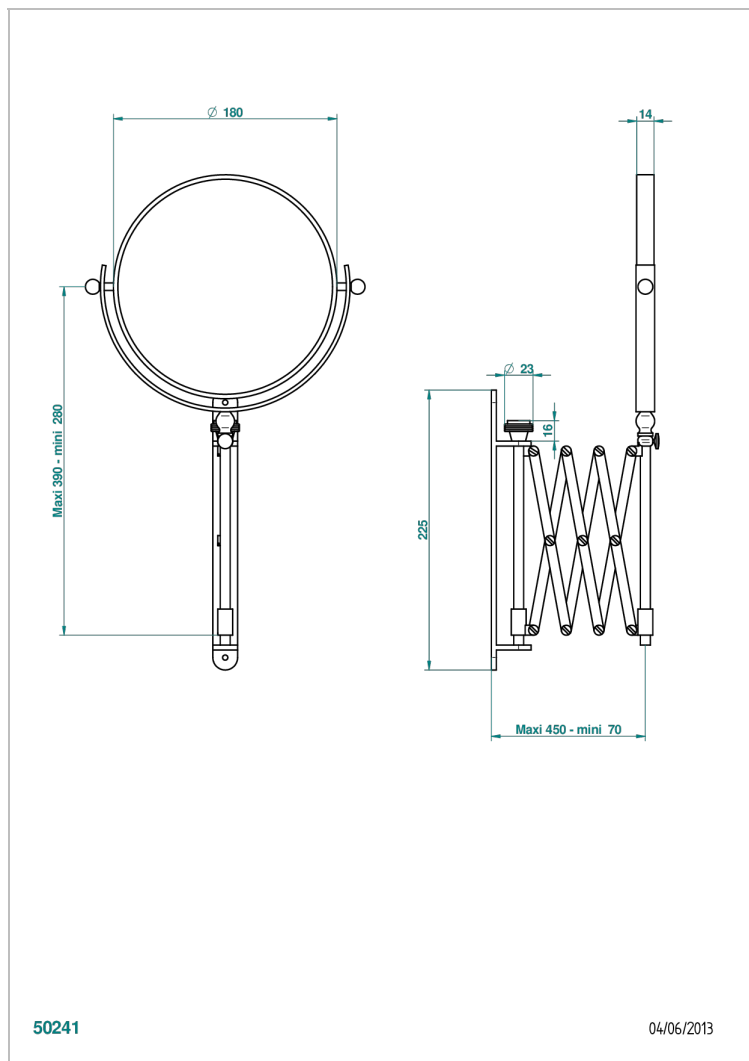

JAIPUR SATINY CRYSTAL

A9B-668

Extendable shaving mirror, reversible with 1 magnifying side (not available in PVD finishes)

THG[®]
PARIS

50241

04/06/2013

CHARACTERISTIC

- Jaipur Satiny crystal
- Extendable shaving mirror, reversible with 1 magnifying side (not available in PVD finishes)

AVAILABLE FINITIONS

Chrome polished - A02
Chrome polished / gold polished - G02
Gold mat - F07
Gold polished - F01
Light coated bronze - D01
Matt chrome (American satin) - C02

Matt nickel (American satin) - C01
Nickel antique / Sovereign - H28
Nickel polished - B01
Soft gold - F30
Soft matt gold - F31