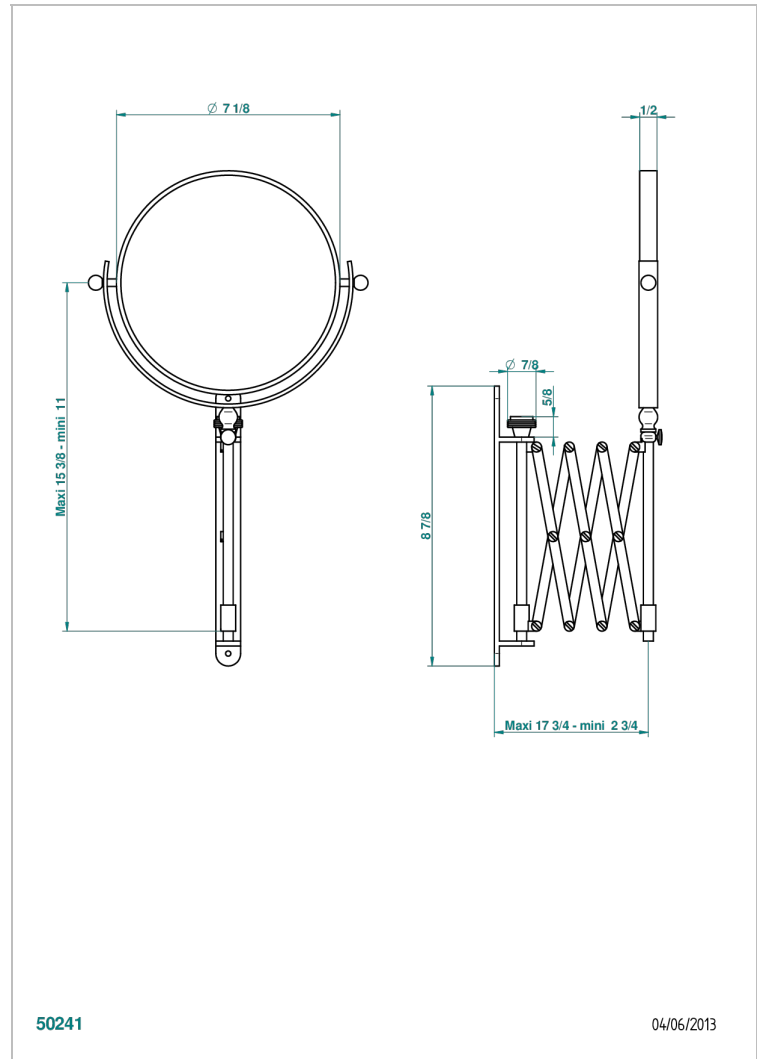

JAIPUR SATINY CRYSTAL

A9B-668

Extendable shaving mirror, reversible with 1 magnifying side (not available in PVD finishes)

THG[®]
PARIS

CHARACTERISTIC

- Jaipur Satiny crystal
- Extendable shaving mirror, reversible with 1 magnifying side (not available in PVD finishes)

AVAILABLE FINITIONS

Chrome polished - A02
Chrome polished / gold polished - G02
Gold mat - F07
Gold polished - F01
Light coated bronze - D01
Matt chrome (American satin) - C02

Matt nickel (American satin) - C01
Nickel antique / Sovereign - H28
Nickel polished - B01
Soft gold - F30
Soft matt gold - F31