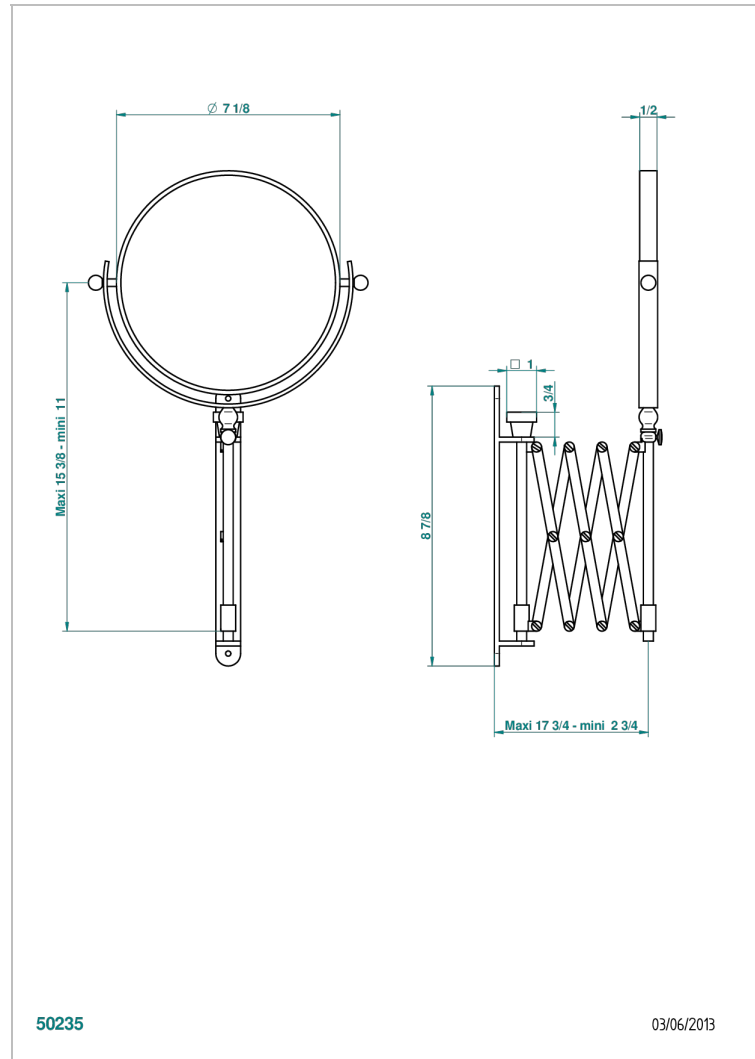

Extendable shaving mirror, reversible with 1 magnifying side (not available in PVD finishes)

## CHARACTERISTIC

- Beluga
- Extendable shaving mirror, reversible with 1 magnifying side (not available in PVD finishes)