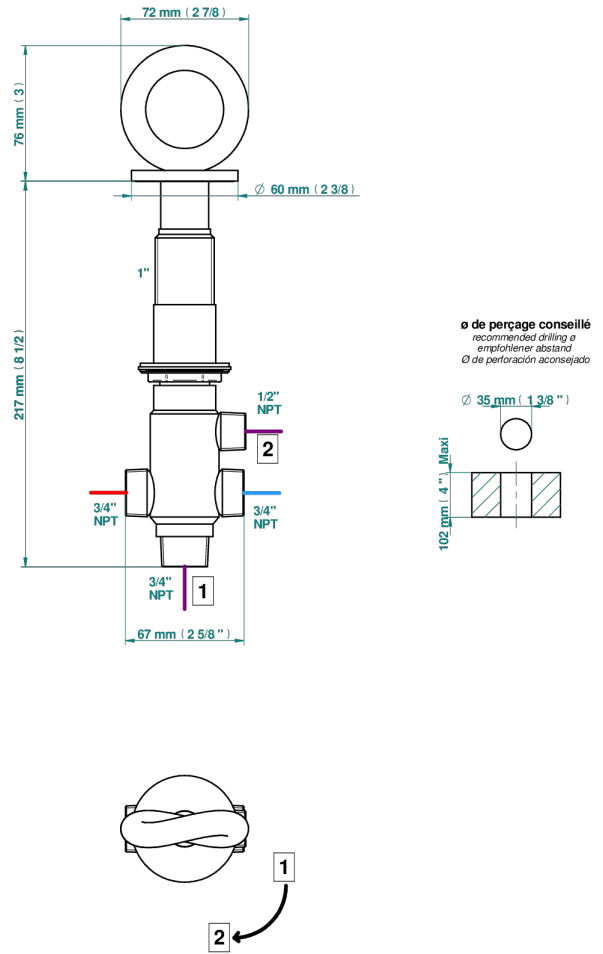

COLLECTION "O"

G4P-50/4/VG

Rim mounted 4 way diverter : 2 inlets and 2 outlets

50220

04/04/2024

CHARACTERISTIC

- Collection "O"
- Rim mounted 4 way diverter : 2 inlets and 2 outlets

AVAILABLE FINITIONS