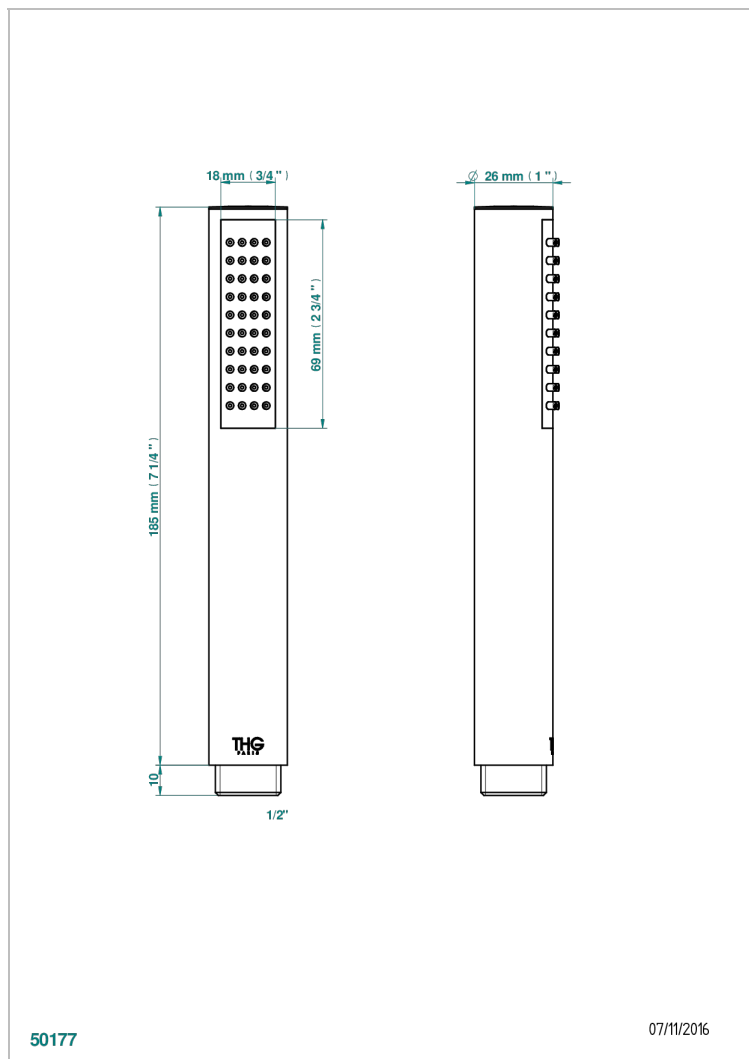

ICON-X CARBON GOLD WITH LEVER

U7T-66

Stylised handshower 1/2", straight

THG[®]
PARIS

50177

07/11/2016

CHARACTERISTIC

- ACS : 20ACCLY557

STANDARDS

AVAILABLE FINITIONS

Antique nickel - H28
Black ceram - D30
Blush PVD - H62
Brass color PVD - H49
Brown bronze color PVD - F33
Gold color PVD - H52

Graphite PVD - H64
Matt Umber PVD - H67
Matt blush PVD - H60
Matt brass color PVD - H50
Matt brown bronze color PVD - F34
Matt chrome - C02