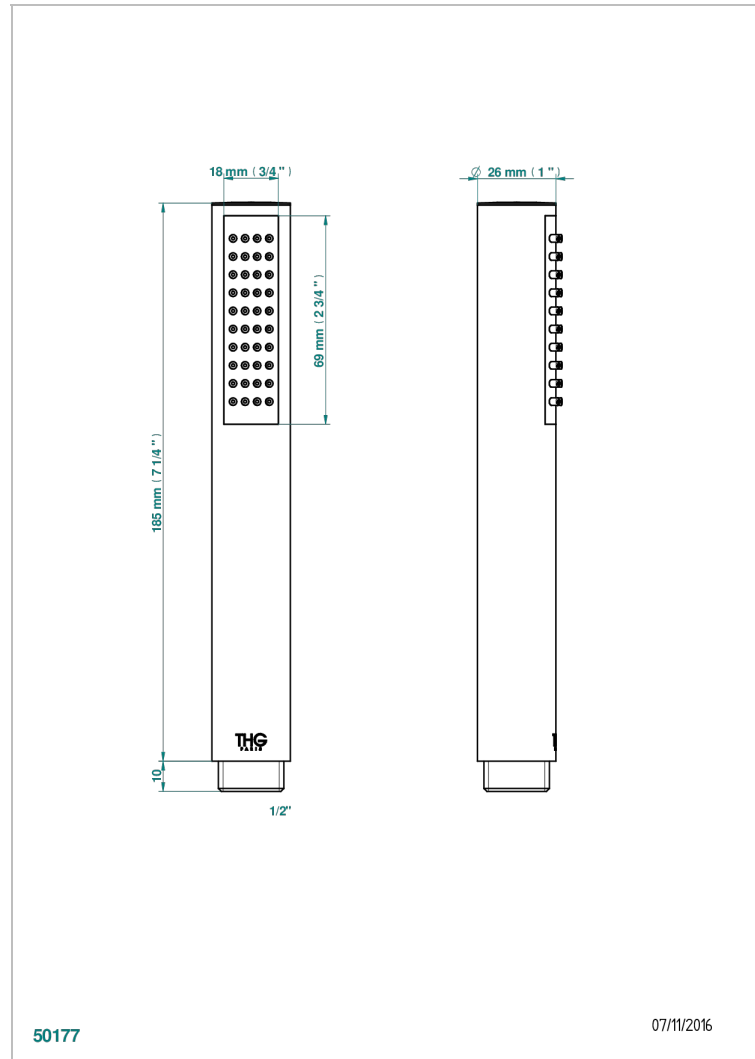

ICON-X CARBON GOLD

U7S-66

Stylised handshower 1/2", straight

THG[®]
PARIS

50177

07/11/2016

CHARACTERISTIC

- ACS : 20ACCLY557

STANDARDS

AVAILABLE FINITIONS

Antique nickel - H28
Black ceram - D30
Blush PVD - H62
Brass color PVD - H49
Brown bronze color PVD - F33
Gold color PVD - H52

Graphite PVD - H64
Matt Umber PVD - H67
Matt blush PVD - H60
Matt brass color PVD - H50
Matt brown bronze color PVD - F34
Matt chrome - C02