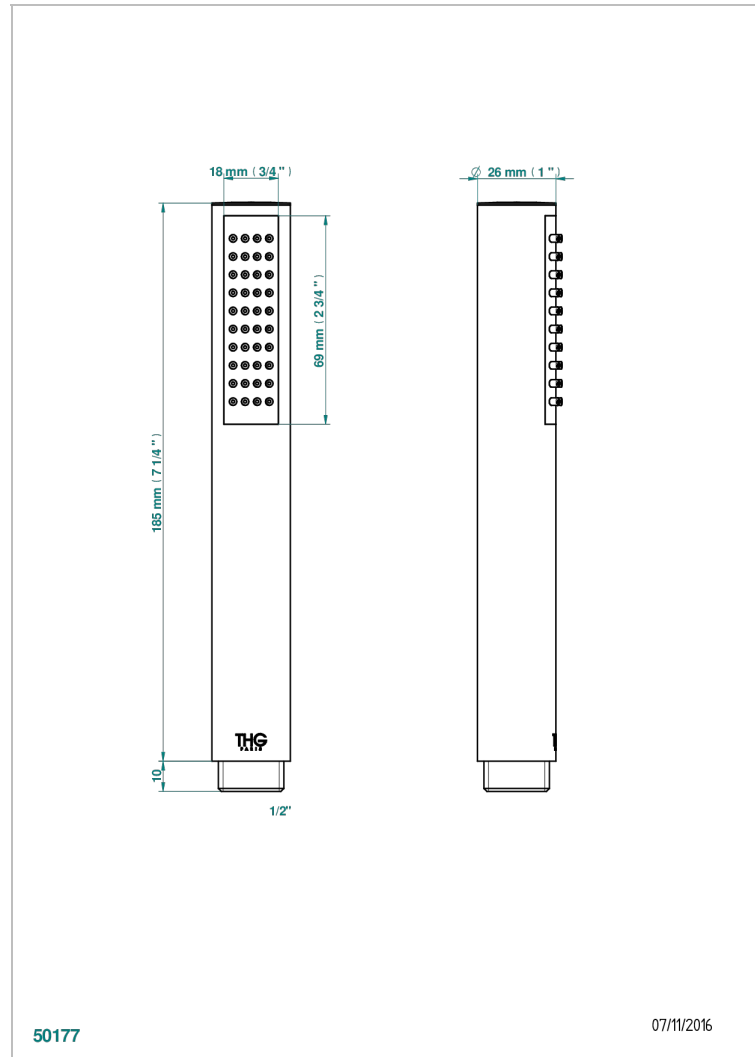

# ICON-X TITANIUM WITH LEVER

U7M-66

Stylised handshower 1/2", straight

THG<sup>®</sup>  
PARIS

## CHARACTERISTIC

- ACS : 20ACCLY557