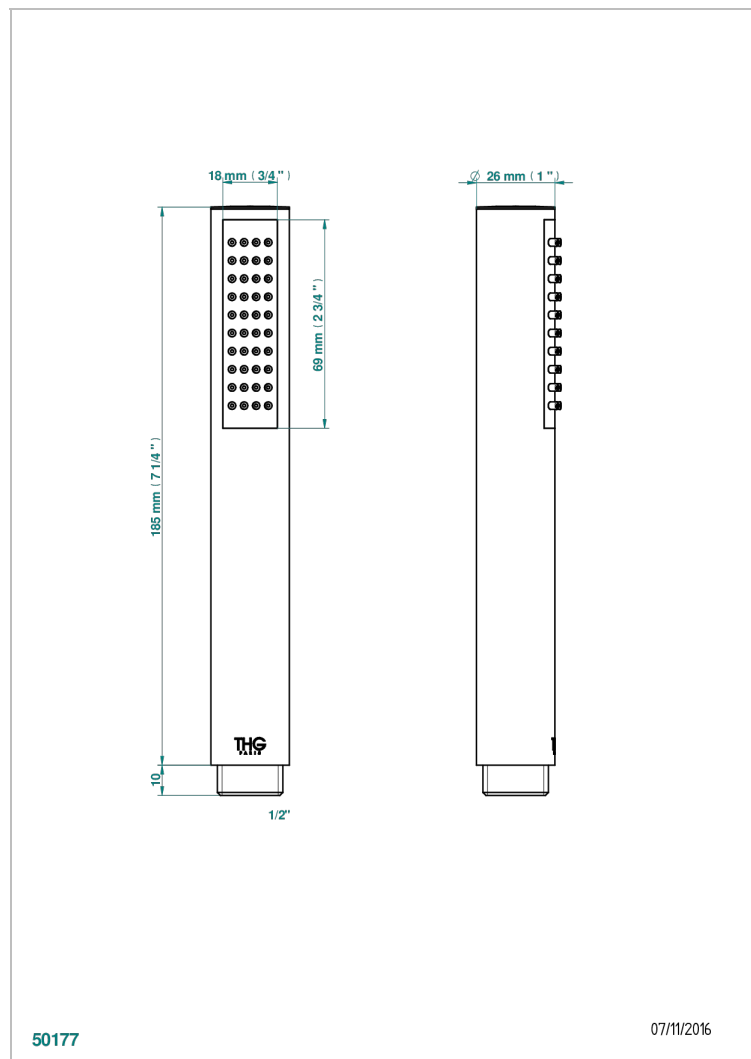

ICON-X TITANIUM WITH LEVER

U7M-66

Stylised handshower 1/2", straight

THG[®]
PARIS

CHARACTERISTIC

- ACS : 20ACCLY557

STANDARDS

AVAILABLE FINITIONS