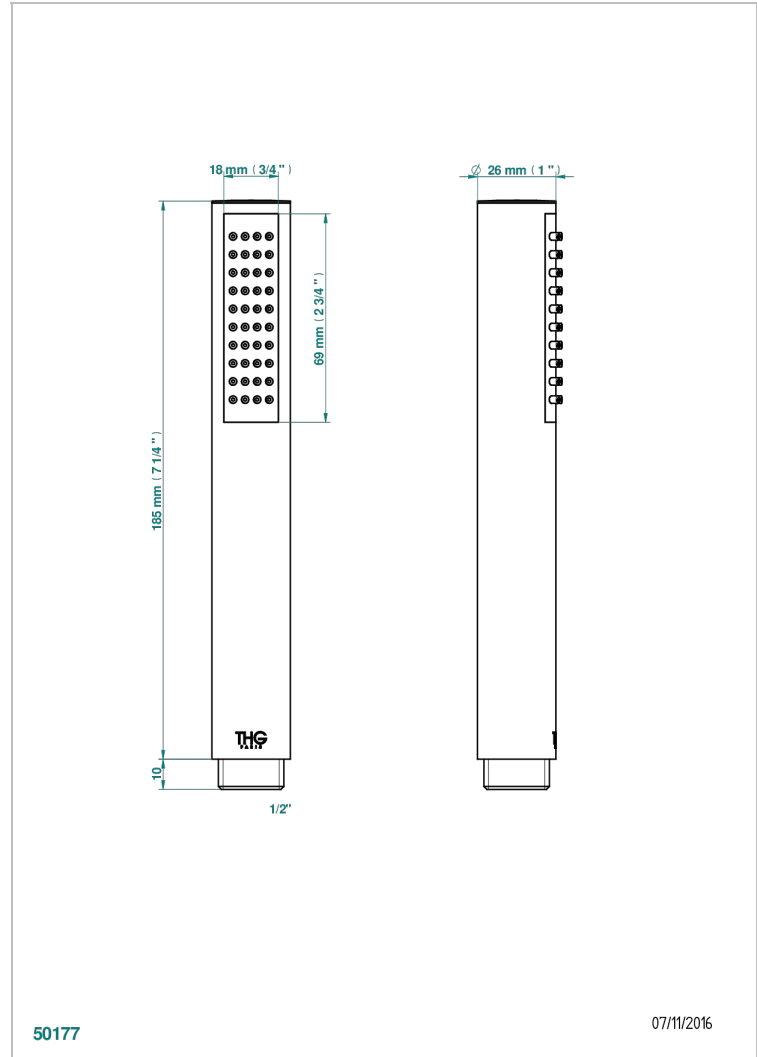

ICON-X TITANIUM

U7L-66

Stylised handshower 1/2", straight

THG[®]
PARIS

50177

07/11/2016

CHARACTERISTIC

- ACS : 20ACCLY557

STANDARDS

AVAILABLE FINITIONS

Antique nickel - H28
Black ceram - D30
Blush PVD - H62
Brass color PVD - H49
Brown bronze color PVD - F33
Gold color PVD - H52

Graphite PVD - H64
Matt Umber PVD - H67
Matt blush PVD - H60
Matt brass color PVD - H50
Matt brown bronze color PVD - F34
Matt chrome - C02