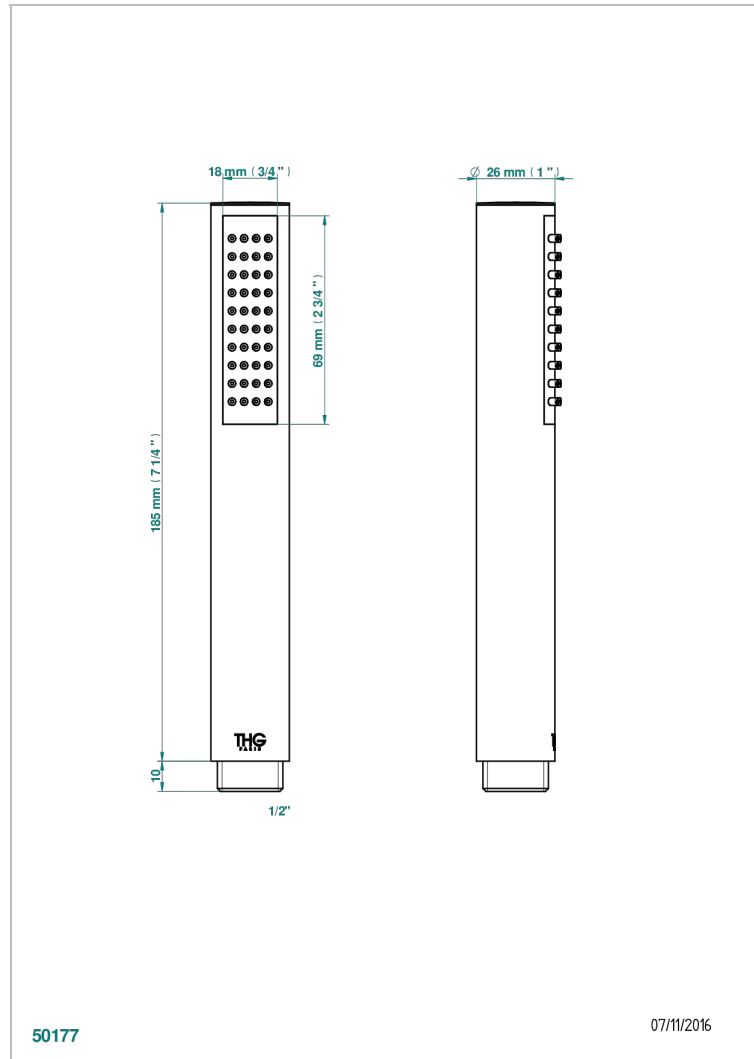

ICON-X METAL INLAYS WITH LEVER

U7K-66

Stylised handshower 1/2", straight

50177

07/11/2016

CHARACTERISTIC

- ACS : 20ACCLY557

STANDARDS