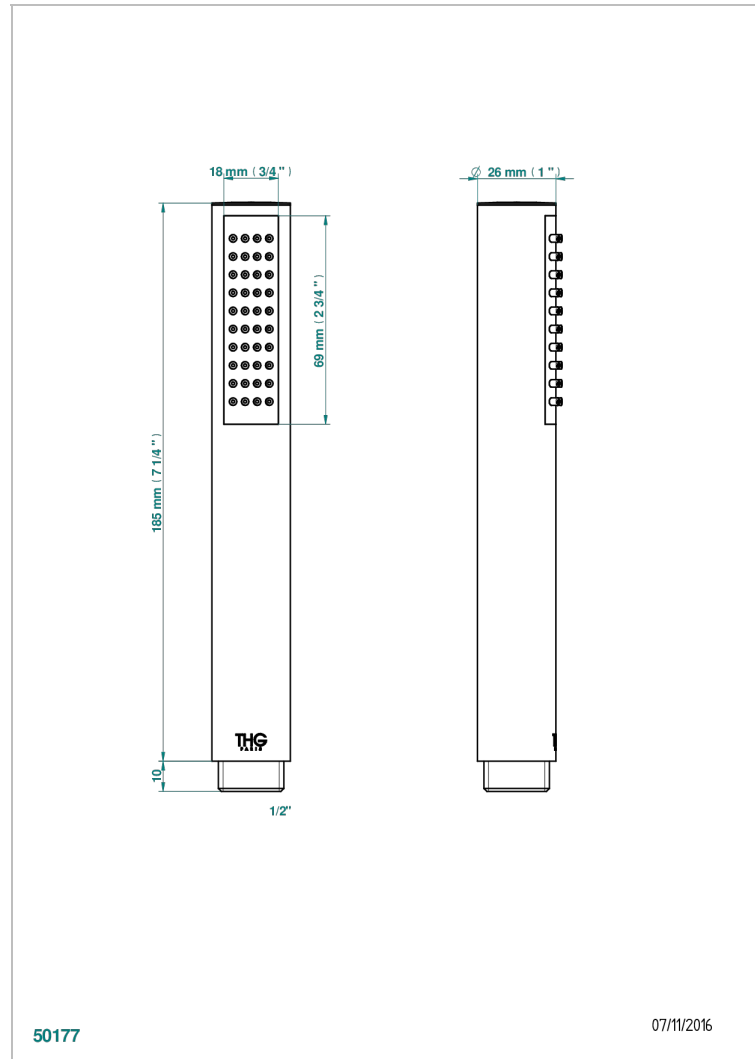

ICON-X METAL INLAYS

U7J-66

Stylised handshower 1/2", straight

50177

07/11/2016

CHARACTERISTIC

- ACS : 20ACCLY557

STANDARDS