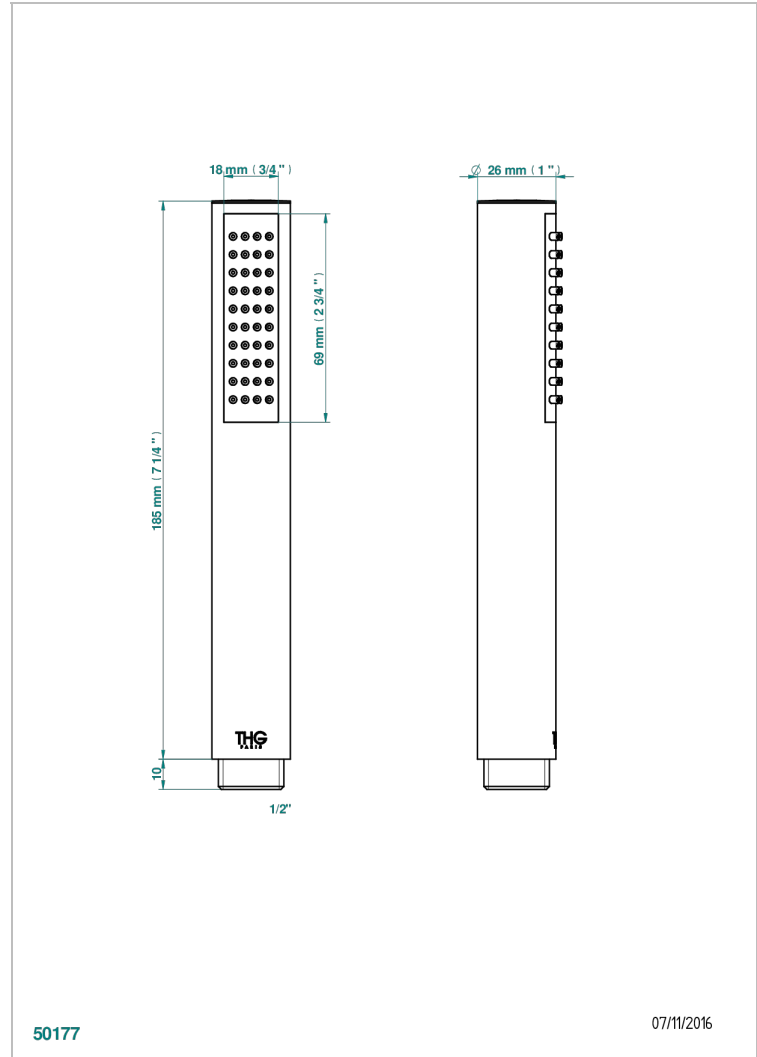

# ICON-X WITH LEVER

U7H-66

Stylised handshower 1/2", straight

## CHARACTERISTIC

- ACS : 20ACCLY557