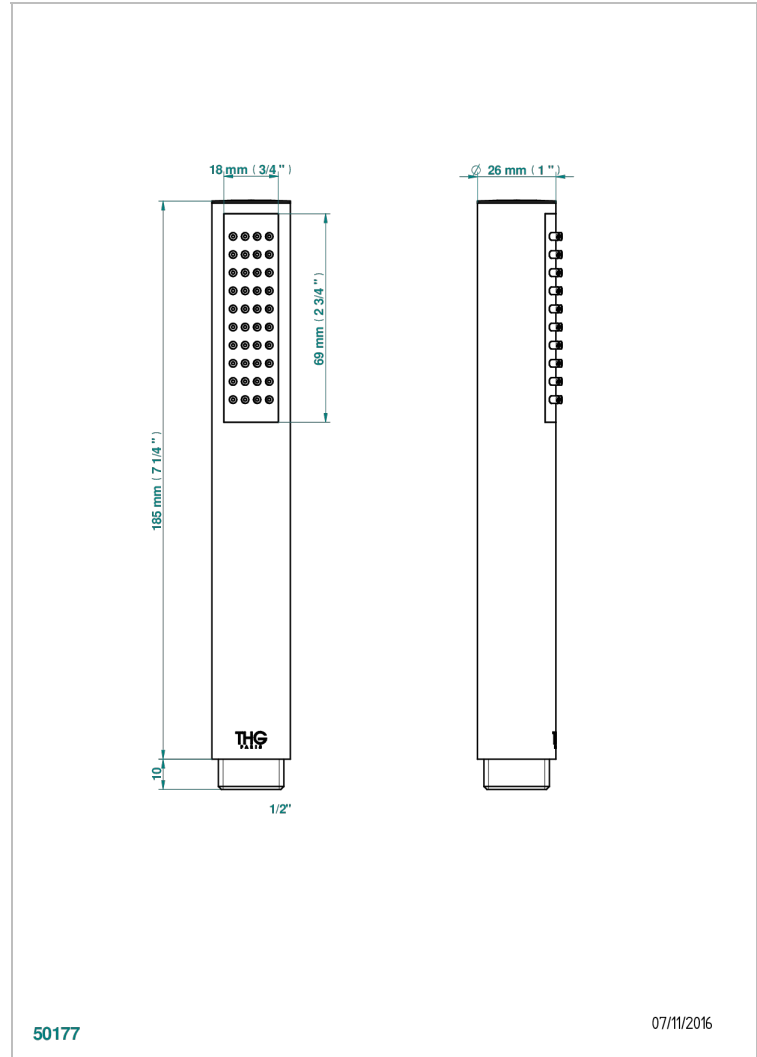

ICON-X

U7G-66

Stylised handshower 1/2", straight

CHARACTERISTIC

- ACS : 20ACCLY557

STANDARDS

AVAILABLE FINITIONS

Antique nickel - H28
Black ceram - D30
Blush PVD - H62
Brass color PVD - H49
Brown bronze color PVD - F33
Gold color PVD - H52