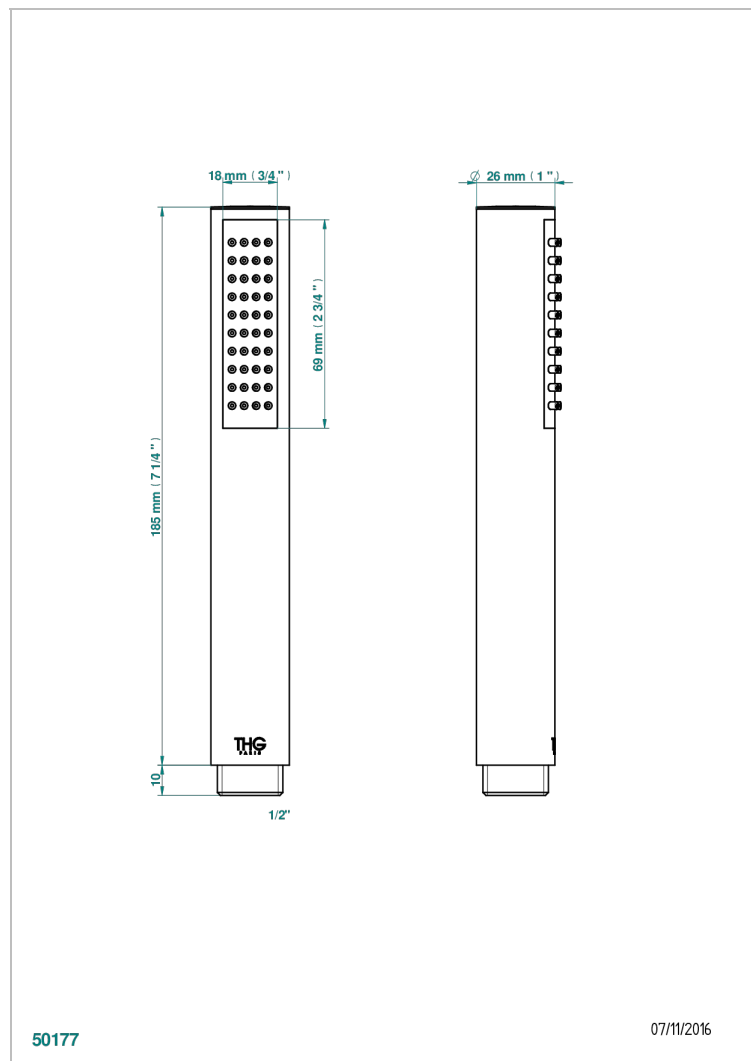

NANO WITH LEVER

G5B-66

Stylised handshower 1/2", straight

THG[®]
PARIS

50177

07/11/2016

CHARACTERISTIC

- ACS : 20ACCLY557

STANDARDS

AVAILABLE FINITIONS

- Antique nickel - H28
- Black ceram - D30
- Matt chrome - C02
- Matt gold - F07
- Matt nickel (color finish) - C01
- Polished chrome (color finish) - A02

- Polished chrome / Polished gold (color finish) - G02
- Polished gold (color finish) - F01
- Polished nickel - B01
- Soft gold - F30
- Soft matt gold - F31