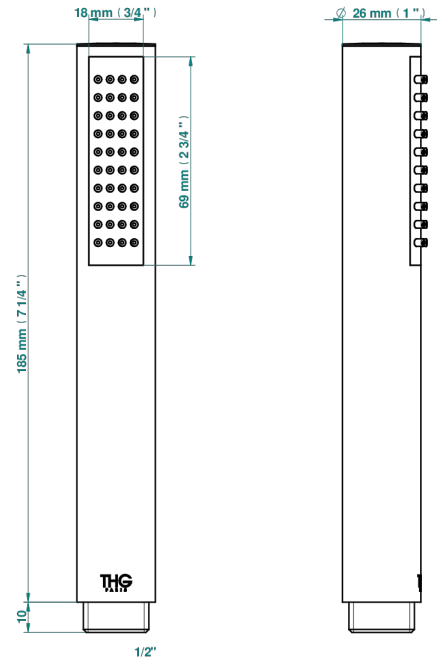

COLLECTION "O"

G4P-66

Stylised handshower 1/2", straight

THG[®]
PARIS

50177

07/11/2016

CHARACTERISTIC

- ACS : 20ACCLY557