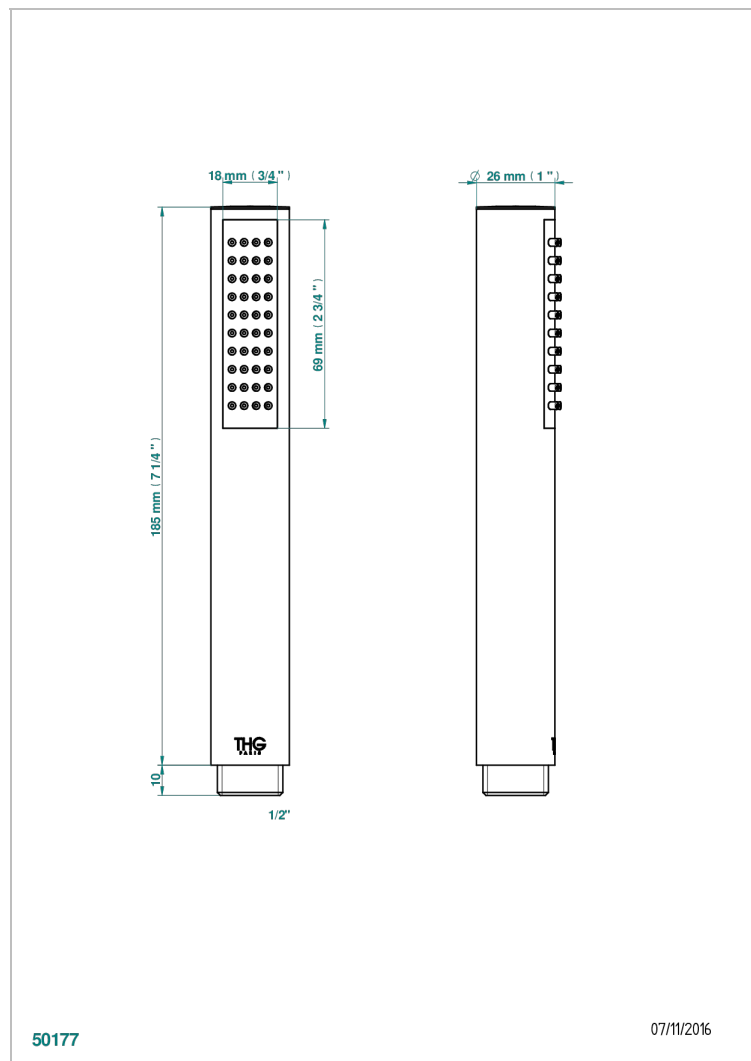

MONTAIGNE VENUS WHITE MARBLE

G3V-66

Stylised handshower 1/2", straight

50177

07/11/2016

CHARACTERISTIC

- ACS : 20ACCLY557

STANDARDS