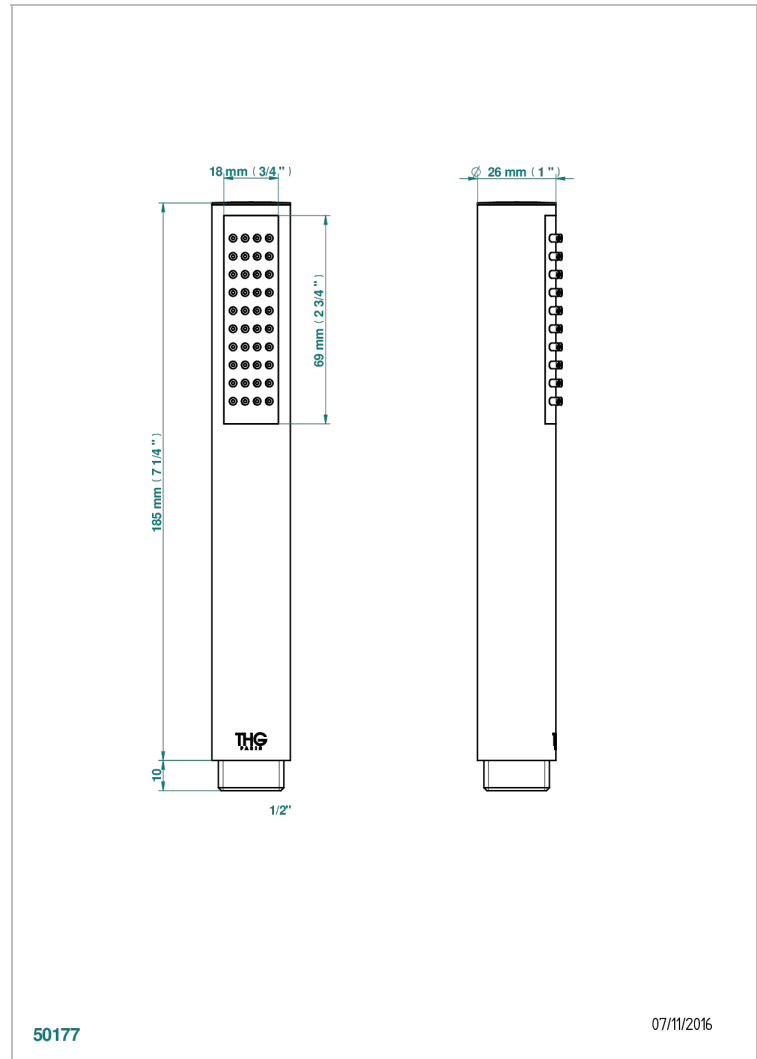

# MONTAIGNE LEONARDO GREY MARBLE WITH LEVER HANDLES

G3U-66

Stylised handshower 1/2", straight

50177

07/11/2016

## CHARACTERISTIC

- ACS : 20ACCLY557