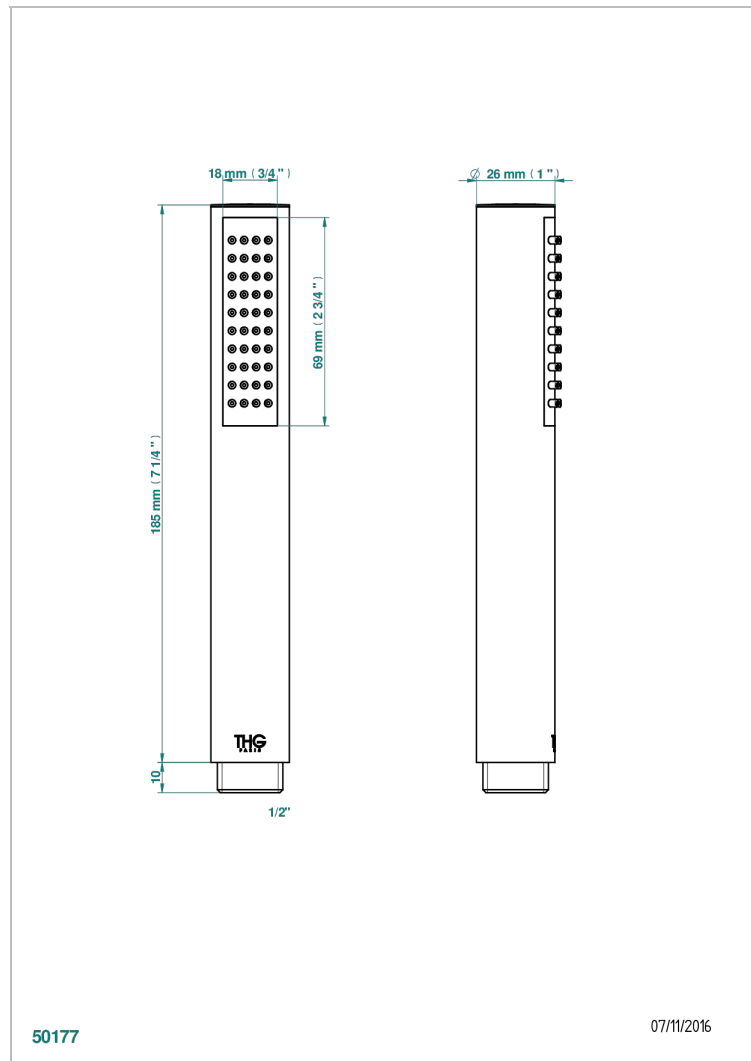

# MONTAIGNE LEONARDO GREY MARBLE WITH LEVER HANDLES

G3U-66

Handbrause 1/2"