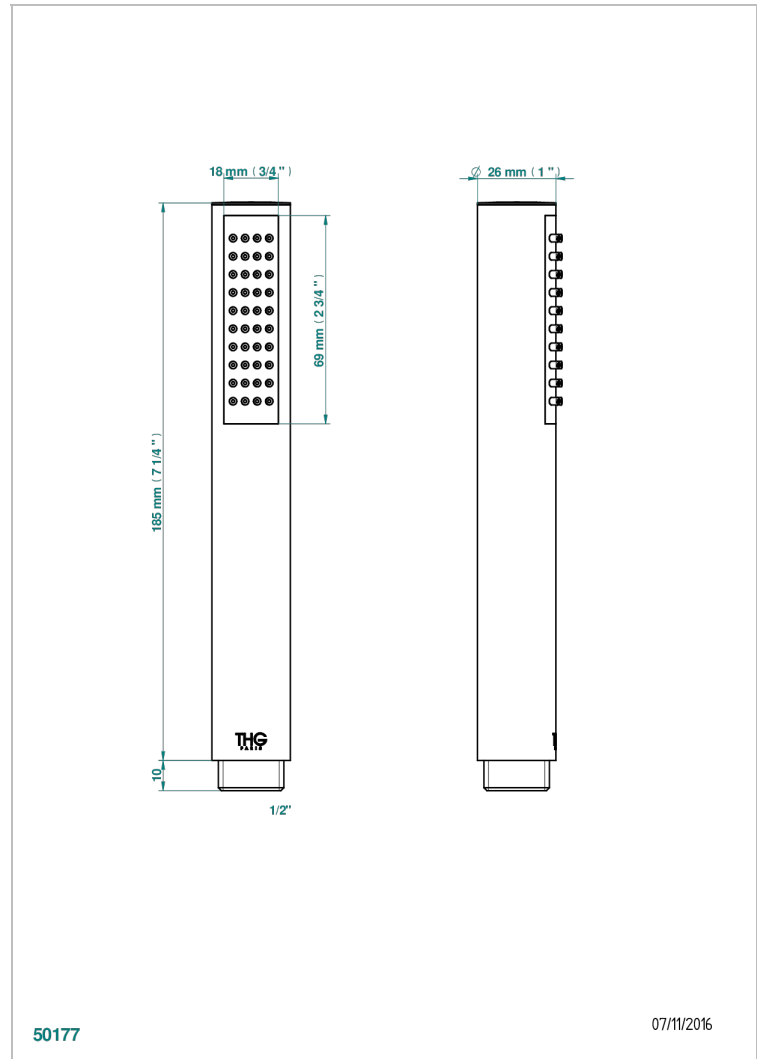

MONTAIGNE LEONARDO GREY MARBLE WITH LEVER HANDLES

G3U-66

Stylised handshower 1/2", straight

50177

07/11/2016

CHARACTERISTIC

- ACS : 20ACCLY557

STANDARDS