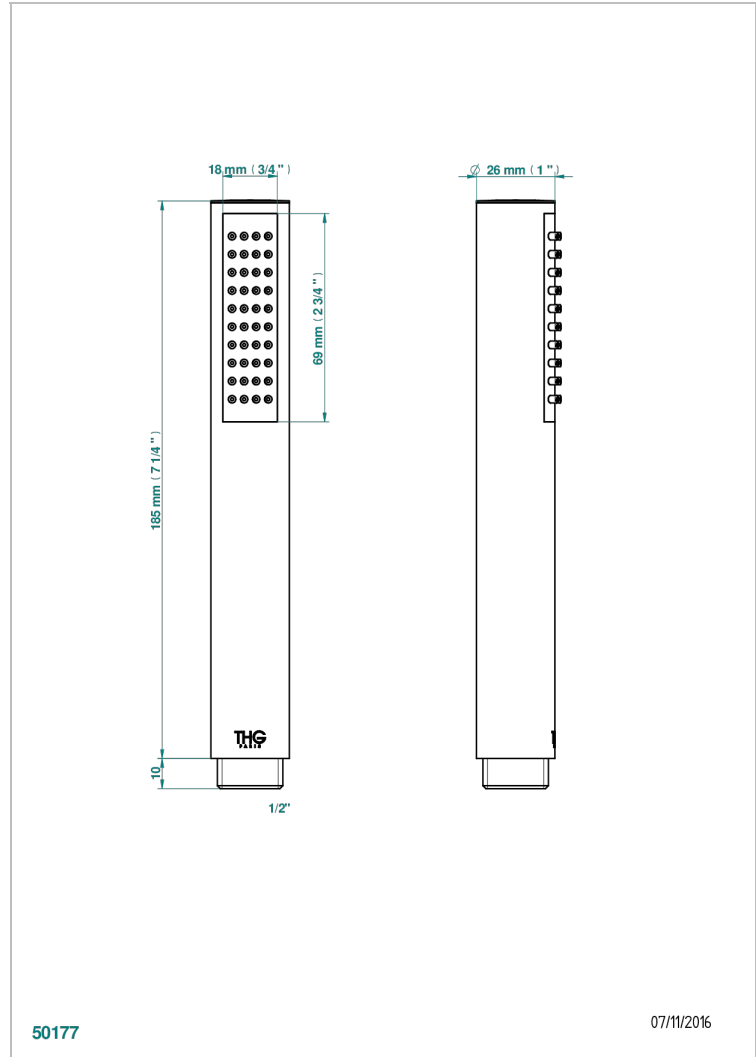

# MONTAIGNE LEONARDO GREY MARBLE WITH LEVER HANDLES

G3U-66

1/2"垂直花洒

50177

07/11/2016